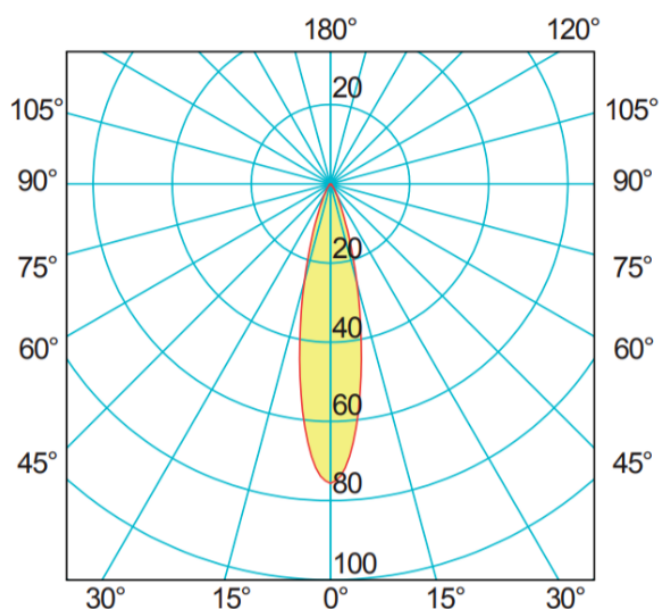

23° ANGLE

0.5	0.2	302
1.0	0.4	75
1.5	0.62	33
2.0	0.82	18
2.5	1.02	12
3.0	1.22	8
distance (m)	cone diameter (m)	illuminance (lx)

Half-Angle Value: 23°

Additional Information

Weight (kg)	0.340000
Manufacturer	Foresti & Suardi
Installation	Surface Mounted
Light Element Type	Power LED
Lens Angle	23°
Wattage	2W
LED Colour	White 4000°K
Input Voltage	10-30Vdc
IP Rating	IP20
Dimmer	No
Bezel Size (mm)	Ø26.50
Finish	Chrome
Fixing Dimensions	Ø 52.00mm