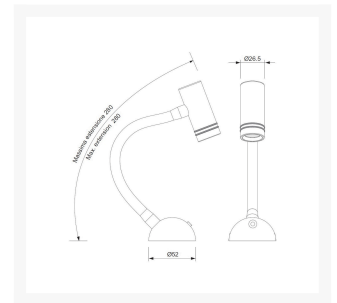

'Perseus V' Flexible Reading Light

From
£89.09

Excl. Tax: £74.24

Product Images

Short Description

Solid brass reading light, chrome plated finish. Other finishes are available on request but may be subject to minimum quantity orders. Satin chrome finish pictured.

Power LED

Available with a red LED module on request

Description

PERSEUS V

art./ref. 7530

Power Led 1

18 LUMEN

75 LUX ad 1 m

23° ANGLE

0.5	0.2	302
1.0	0.4	75
1.5	0.62	33
2.0	0.82	18
2.5	1.02	12
3.0	1.22	8
distance (m)	cone diameter (m)	illuminance (lx)

Half-Angle Value: 23°

Additional Information

Weight (kg)	0.340000
Manufacturer	Foresti & Suardi
Installation	Surface Mounted
Light Element Type	Power LED
Lens Angle	23°
Wattage	2W
LED Colour	White 4000°K
Input Voltage	10-30Vdc
IP Rating	IP20
Dimmer	No
Bezel Size (mm)	Ø26.50
Finish	Chrome
Fixing Dimensions	Ø 52.00mm

Product Options

LED Colour:	White 4000°K
	Red