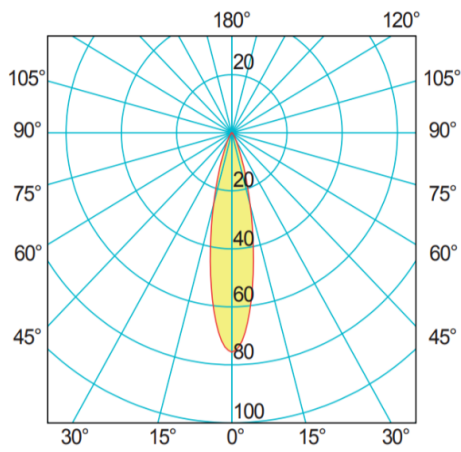

75 LUX ad 1 m

23° ANGLE

distance (m)	cone diameter (m)	illuminance (lx)
0.5	0.2	302
1.0	0.4	75
1.5	0.62	33
2.0	0.82	18
2.5	1.02	12
3.0	1.22	8

Half-Angle Value: 23°

Additional Information

Weight (kg)	0.510000
Manufacturer	Foresti & Suardi
Installation	Surface Mounted
Light Element Type	Power LED
Lens Angle	23°
Wattage	2W
LED Colour	White 4000°K
Input Voltage	10-30Vdc
IP Rating	IP20
Dimmer	No
Bezel Size (mm)	Ø26.50
Fixing Dimensions	105.00mm x 60.00mm