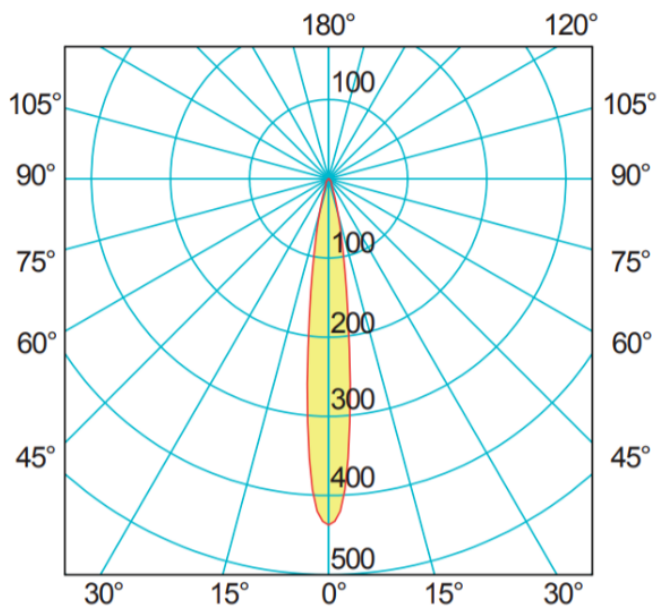

14° ANGLE

0.5	0.12	1748
1.0	0.24	437
1.5	0.36	194
2.0	0.5	109
2.5	0.62	70
3.0	0.74	48
distance (m)	cone diameter (m)	illuminance (lx)

Half-Angle Value: 14°

Additional Information

Weight (kg)	0.350000
Manufacturer	Foresti & Suardi
Installation	Surface Mounted
Light Element Type	Power LED
Lens Angle	14°
Wattage	2W
LED Colour	White 4000°K
Input Voltage	10-30Vdc
IP Rating	IP20
Dimmer	No
Bezel Size (mm)	Ø42.00
Fixing Dimensions	Ø 52.00mm