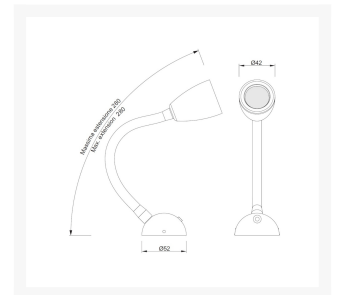

'Perseus C' Flexible Reading Light

From

£98.15

Excl. Tax: £81.79

Product Images

Short Description

Solid brass reading light, chrome plated finish. Other finishes are available on request but may be subject to minimum quantity orders.

Power LED

Available with a red LED module on request

Description

PERSEUS C

art./ref. 7560

Power Led 1

47 LUMEN

437 LUX ad 1 m

14° ANGLE

0.5	0.12	1748
1.0	0.24	437
1.5	0.36	194
2.0	0.5	109
2.5	0.62	70
3.0	0.74	48
distance (m)	cone diameter (m)	illuminance (lx)

Half-Angle Value: 14°

Additional Information

Weight (kg)	0.350000
Manufacturer	Foresti & Suardi
Installation	Surface Mounted
Light Element Type	Power LED
Lens Angle	14°
Wattage	2W
LED Colour	White 4000°K
Input Voltage	10-30Vdc
IP Rating	IP20
Dimmer	No
Bezel Size (mm)	Ø42.00
Fixing Dimensions	Ø 52.00mm