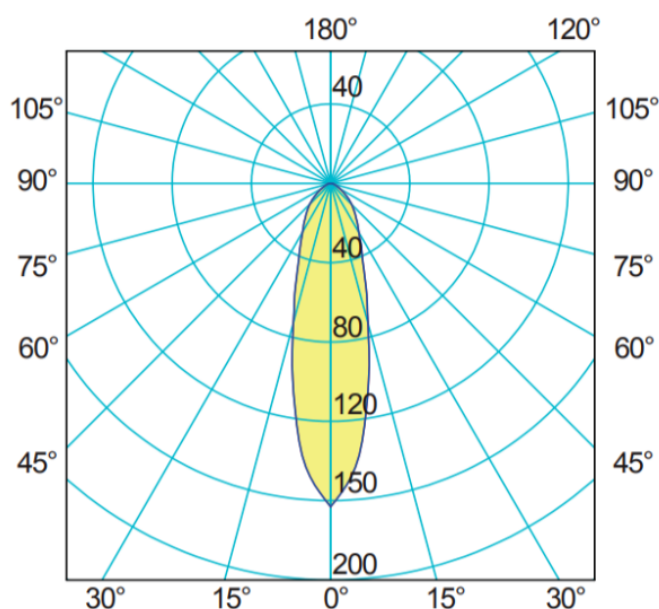

## Power Led 1

90,5 LUMEN

163 LUX ad 1 m

14° ANGLE

0.5	0.12	652
1.0	0.24	163
1.5	0.36	72
2.0	0.5	40
2.5	0.62	26
3.0	0.74	18
distance (m)	cone diameter (m)	illuminance (lx)

Half-Angle Value: 14°

## Additional Information

---

Weight (kg)	0.552000
Manufacturer	Foresti & Suardi
Installation	Surface Mounted
Lens Angle	14°
IP Rating	IP20
Dimmer	No
Bezel Size (mm)	Ø45.00
Finish	Chrome
Fixing Dimensions	Ø 59.00mm