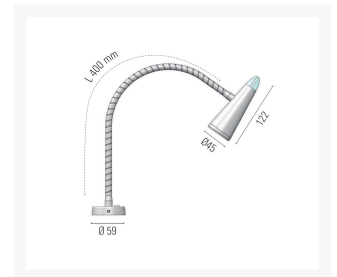

## Short Description

Solid brass reading light, chrome plated finish. Other finishes are available on request but may be subject to minimum quantity orders.

Power LED or G4 halogen

Adjustable head

Available with a red/white LED module on request

## Power Led 1

90,5 LUMEN

163 LUX ad 1 m

14° ANGLE

0.5	0.12	652
1.0	0.24	163
1.5	0.36	72
2.0	0.5	40
2.5	0.62	26
3.0	0.74	18
distance (m)	cone diameter (m)	illuminance (lx)

Half-Angle Value: 14°

## Additional Information

---

Weight (kg)	0.552000
Manufacturer	Foresti & Suardi
Installation	Surface Mounted
Lens Angle	14°
IP Rating	IP20
Dimmer	No
Bezel Size (mm)	Ø45.00
Finish	Chrome
Fixing Dimensions	Ø 59.00mm