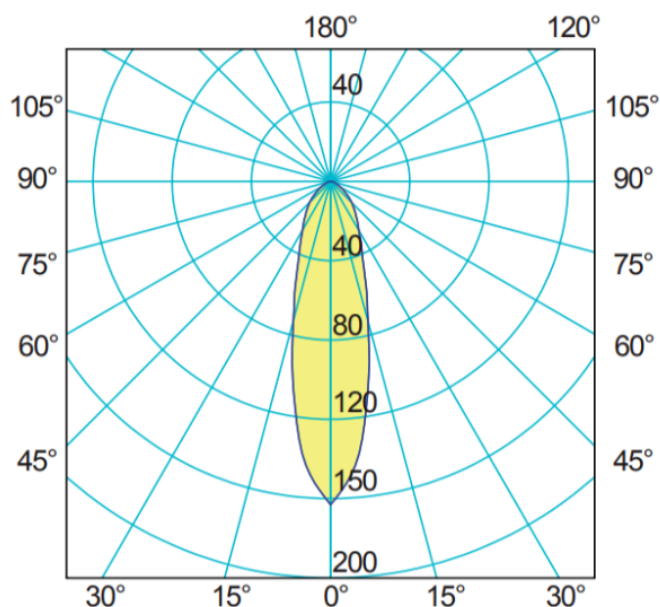

Power LED or G4 halogen

Adjustable head

Available with a red/white LED module on request

Description

ARA MAPP / ARGO MAPP

art./ref. 7575 / 7570

Power Led 1

90,5 LUMEN

163 LUX ad 1 m

14° ANGLE

0.5	0.12	652
1.0	0.24	163
1.5	0.36	72
2.0	0.5	40
2.5	0.62	26
3.0	0.74	18
distance (m)	cone diameter (m)	illuminance (lx)

Half-Angle Value: 14°

Additional Information

Weight (kg)	0.552000
Manufacturer	Foresti & Suardi
Installation	Surface Mounted
Light Element Type	Power LED
Lens Angle	14°
Wattage	2W
LED Colour	White 4000°K
Input Voltage	10-30Vdc
IP Rating	IP20
Dimmer	No
Bezel Size (mm)	Ø25.00
Finish	Chrome
Fixing Dimensions	Ø 59.00mm