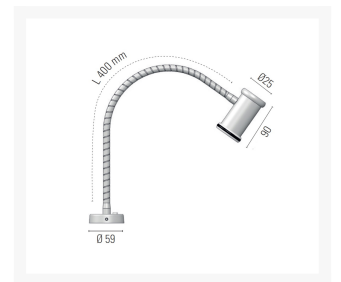

'Ara Mapp' Adjustable Reading Light

£112.12

Excl. Tax: **£93.43**

Product Images

Short Description

Solid brass reading light, chrome plated finish. Other finishes are available on request but may be subject to minimum quantity orders.

Power LED or G4 halogen

Adjustable head

Available with a red/white LED module on request

Description

ARA MAPP / ARGO MAPP

art./ref. 7575 / 7570

Power Led 1

90,5 LUMEN

163 LUX ad 1 m

14° ANGLE

0.5	0.12	652
1.0	0.24	163
1.5	0.36	72
2.0	0.5	40
2.5	0.62	26
3.0	0.74	18
distance (m)	cone diameter (m)	illuminance (lx)

Half-Angle Value: 14°

Additional Information

Weight (kg)	0.552000
Manufacturer	Foresti & Suardi
Installation	Surface Mounted
Light Element Type	Power LED
Lens Angle	14°
Wattage	2W
LED Colour	White 4000°K
Input Voltage	10-30Vdc
IP Rating	IP20
Dimmer	No
Bezel Size (mm)	Ø25.00
Finish	Chrome
Fixing Dimensions	Ø 59.00mm