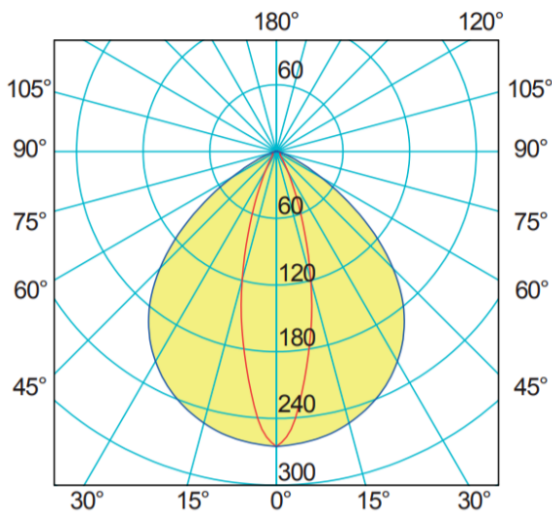

### Power Led 1

214 LUMEN

265 LUX ad 1 m

28° x 95° ANGLE

0.5	1.09 0.24	1060
1.0	2.17 0.49	265
1.5	3.26 0.73	118
2.0	4.35 0.98	66
2.5	5.44 1.22	42
3.0	6.52 1.46	29
distance (m)	cone diameter (m)	illuminance (lx)

— C0 - C180 Half-Angle Value: 27.4°  
— C90 - C270 Half-Angle Value: 94.8°

## Additional Information

---

Weight (kg)	0.780000
Manufacturer	Foresti & Suardi
Installation	Surface Mounted
Light Element Type	Power LED
Lens Angle	28° x 95°
Wattage	3W
LED Colour	White 3500°K
Input Voltage	10-30Vdc
IP Rating	IP20
Dimmer	No
Finish	Chrome
Fixing Dimensions	85.00mm x 25.00mm