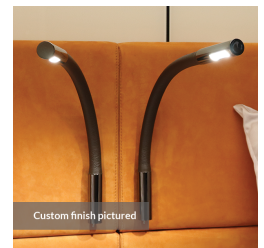

## Short Description

- Reading light
- Brass body with galvanic treatment
- Can be supplied with genuine leather lining

- Available with switch

Wall version

## Additional Information

---

Weight (kg)	0.780000
Manufacturer	Foresti & Suardi
Installation	Surface Mounted
Light Element Type	Power LED
Lens Angle	28° x 95°
Wattage	3W
LED Colour	White 3500°K
Input Voltage	10-30Vdc
IP Rating	IP20
Dimmer	No
Finish	Chrome
Fixing Dimensions	85.00mm x 25.00mm