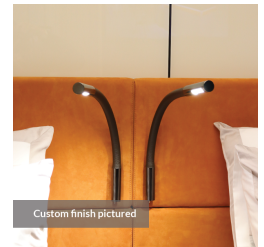

## Short Description

- Reading light
- Brass body with galvanic treatment
- Can be supplied with genuine leather lining

- Available with switch

Wall version

## Additional Information

---

Weight (kg)	0.780000
Manufacturer	Foresti & Suardi
Installation	Surface Mounted
Light Element Type	Power LED
Lens Angle	28° x 95°
Wattage	3W
LED Colour	White 3500°K
Input Voltage	10-30Vdc
IP Rating	IP20
Dimmer	No
Finish	Chrome
Fixing Dimensions	85.00mm x 25.00mm