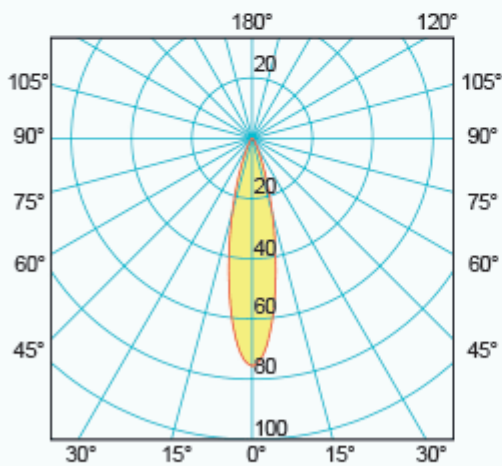

### Power Led 1

18 LUMEN

75 LUX ad 1 m

23° ANGLE

0.5	0.2	302
1.0	0.4	75
1.5	0.62	33
2.0	0.82	18
2.5	1.02	12
3.0	1.22	8

distance (m)      cone diameter (m)      illuminance (lx)  
Half-Angle Value: 23°