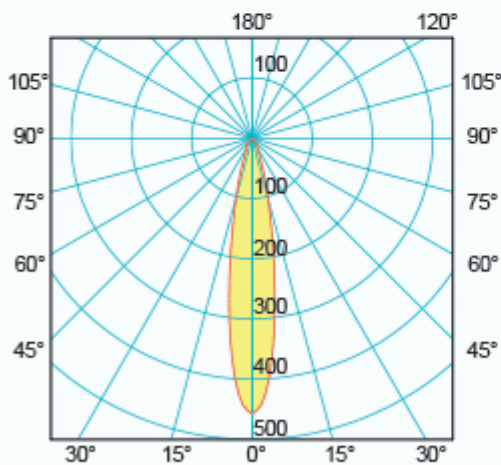

- 2W Power LED
- Neutral 4000K white
- 10-30Vdc
- Available with a red LED module on request

Description

TYL C
art./ref. 7605

Power Led 1

89 LUMEN

456 LUX ad 1 m

19° ANGLE

0.5	0.16	1826
1.0	0.34	456
1.5	0.5	203
2.0	0.66	114
2.5	0.84	73
3.0	1	50

distance (m) cone diameter (m) illuminance (lx)
Half-Angle Value: 19°

Additional Information

Weight (kg)	0.378000
Manufacturer	Foresti & Suardi
Installation	Surface Mounted
Light Element Type	Power LED
Lens Angle	23°
Wattage	2W
LED Colour	White 4000°K
Input Voltage	10-30Vdc
IP Rating	IP20
Dimmer	No
Finish	Chrome