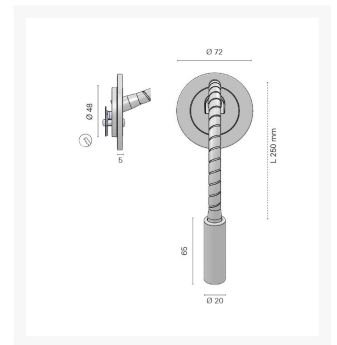

## Short Description

Solid brass reading light, chrome plated finish. Other finishes are available on request but may be subject to minimum quantity orders.

Power LED

Available with a red LED module on request

## Power Led 1

89 LUMEN

456 LUX ad 1 m

19° ANGLE

0.5	0.16	1826
1.0	0.34	456
1.5	0.5	203
2.0	0.66	114
2.5	0.84	73
3.0	1	50
distance (m)	cone diameter (m)	illuminance (lx)

Half-Angle Value: 19°

## Additional Information

---

Weight (kg)	0.310000
Manufacturer	Foresti & Suardi
Installation	Recessed
Light Element Type	Power LED
Lens Angle	19°
Wattage	2W
LED Colour	White 4000°K
Input Voltage	10-30Vdc
IP Rating	IP20
Dimmer	No
Bezel Size (mm)	Ø20.00
Cut-out Size (mm)	Ø48.00
Finish	Chrome
Fixing Dimensions	Ø 72.00mm