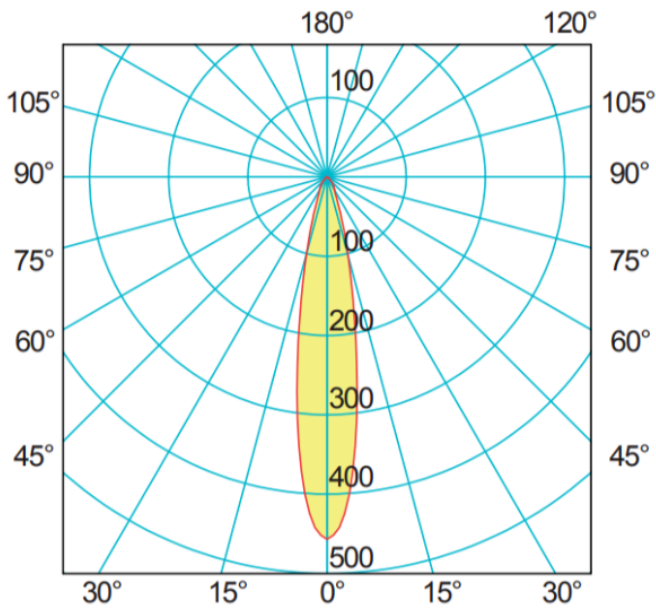

## Power Led 1

89 LUMEN

456 LUX ad 1 m

19° ANGLE

0.5	0.16	1826
1.0	0.34	456
1.5	0.5	203
2.0	0.66	114
2.5	0.84	73
3.0	1	50
distance (m)	cone diameter (m)	illuminance (lx)

Half-Angle Value: 19°

## Additional Information

---

Weight (kg)	0.310000
Manufacturer	Foresti & Suardi
Installation	Recessed
Light Element Type	Power LED
Lens Angle	19°
Wattage	2W
LED Colour	White 4000°K
Input Voltage	10-30Vdc
IP Rating	IP20
Dimmer	No
Bezel Size (mm)	Ø20.00
Cut-out Size (mm)	Ø48.00
Finish	Chrome
Fixing Dimensions	Ø 72.00mm