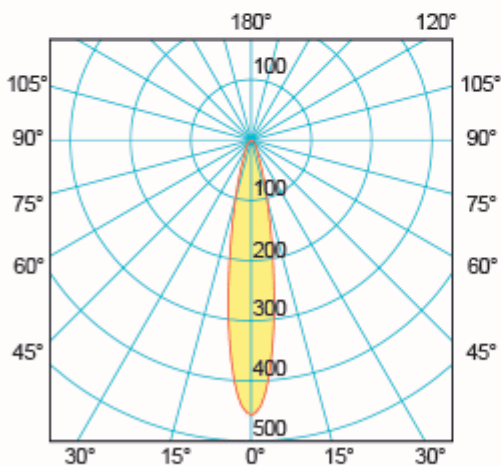

- 2W Power LED
- Neutral 4000K white
- 10-30Vdc
- Push button switch on head of fitting

Description

NASH T
art./ref. 7620

Power Led 1

89 LUMEN

456 LUX ad 1 m

19° ANGLE

0.5	0.16	1826
1.0	0.34	456
1.5	0.5	203
2.0	0.66	114
2.5	0.84	73
3.0	1	50

distance (m) cone diameter (m) illuminance (lx)
Half-Angle Value: 19°

Additional Information

Weight (kg)	0.330000
Manufacturer	Foresti & Suardi
Installation	Surface Mounted
Light Element Type	Power LED
Lens Angle	19°
Wattage	2W
LED Colour	White 3200°K
Input Voltage	10-30Vdc
IP Rating	IP20
Dimmer	No
Finish	Chrome