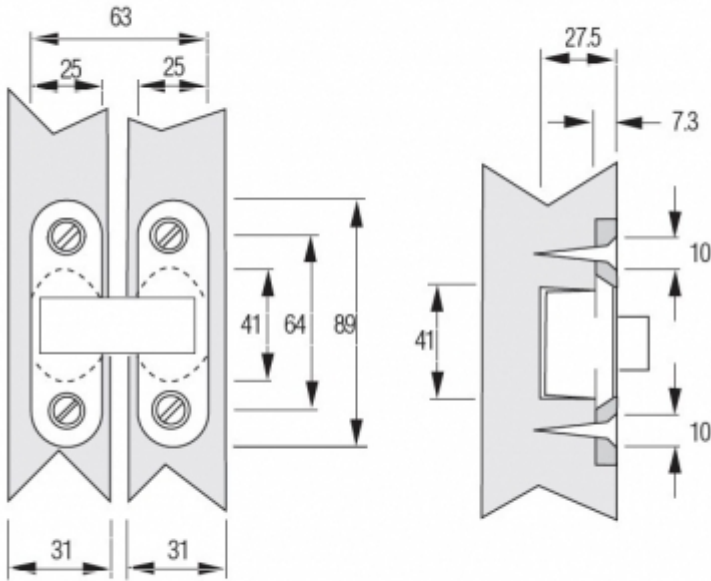

SOS Door Hinge - Stainless Steel

£13.80

Excl. Tax: £11.50

Product Images

Short Description

A hinge with a 304-grade stainless steel and plastic body, ideal for interior cabin doors. We recommend that three hinges are used per door for strength.

Description

Additional Information

Length (mm)	89
Width (mm)	25
Max. Panel Thickness (mm)	31
Max. Opening	180°
Finish	304 Stainless Steel
Weight (kg)	0.130000