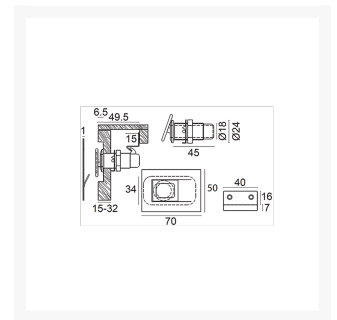

Flush Lock³ - Stainless Steel

£89.80

Excl. Tax: £74.83

Product Images

Short Description

This line of cupboard and drawer catches is an evolution of the classic push button. With only one moving part and no additional mechanism, the Flush Lock³ is strong, durable and beautiful. This version features a stainless steel surround and is completely flush.

Supplied with striker plate.

Design by Gianni Razeto.

Additional Information

Base Length (mm)	70
Base Width (mm)	50
Max. Panel Thickness (mm)	32
Finish	316 Stainless Steel
Manufacturer	Razeto & Casareto
Weight (kg)	0.125000