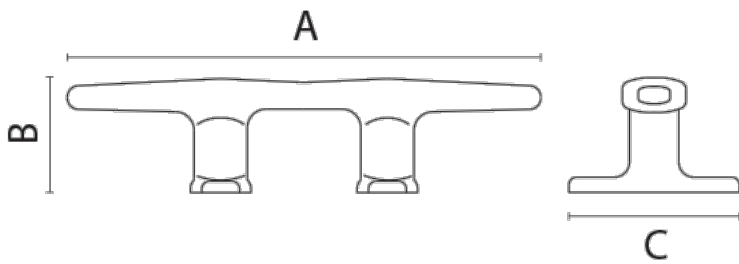

## Short Description

Pressure die cast brass streamline deck cleat in a polished brass or chrome plated finish. Not supplied with fixings.

## Description

Product Code	A	B	C
159A	250	46	70
159B	200	42	62
159C	150	36	53
159D	125	30	45

# Product Options

---

Finish:	Chrome
	Brass
Length (mm):	125
	150
	200
	250