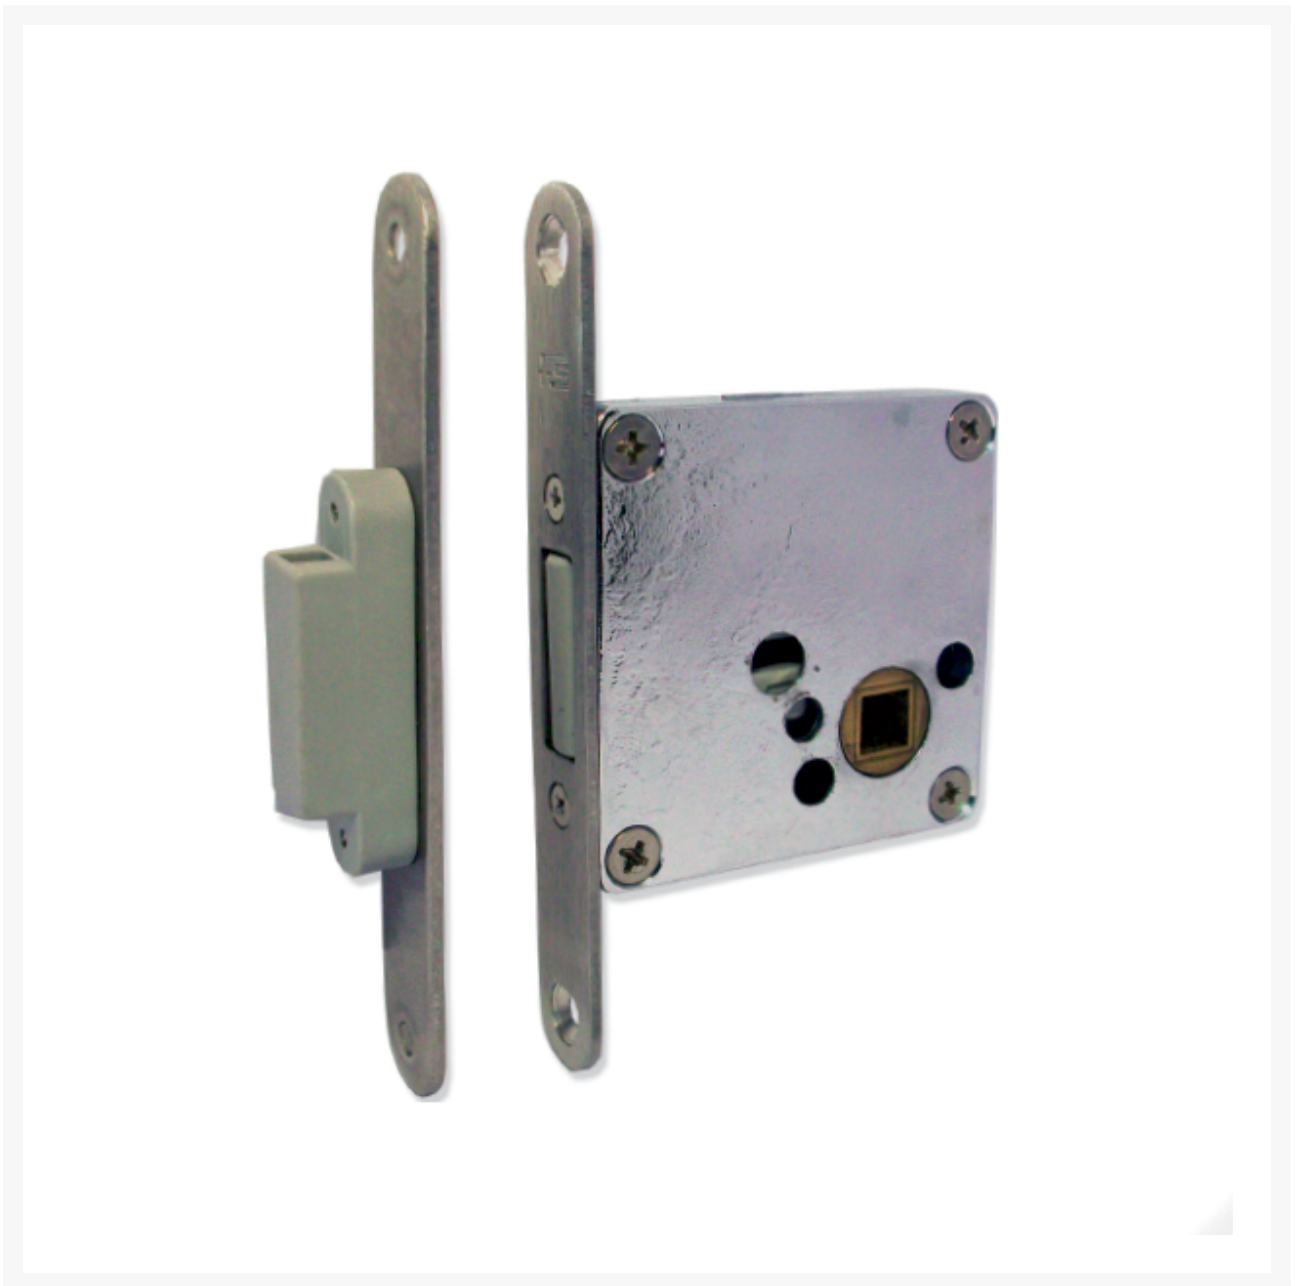

Magnetic Door Latch - Privacy Function

£50.05

Excl. Tax: £41.71

Product Images

Short Description

This compact mortise door lock is constructed from brass and supplied in a chrome plated finish only. It features an innovative latching system which has a silent action and anti-rattle characteristics.

The lock is ideal for use as a simple latch but can also be used where a privacy function is required thanks to its pin activated handle block mechanism. In order to use this characteristic of the latch, we recommend viewing our door lock set collection where you will find more information on the other parts required. The lock forms part of the lock set for part numbers: 82100C and 82200C.

The latch is supplied complete with a matching striker plate. The latch also has a universal door handing design and can simply be inverted for left or right handed doors.

The lock contains an internal handle righting spring which will help to return the door handle to a horizontal position after use. For very heavy handles, it is recommended that an additional handle rose spring be used in conjunction with this latch.

Description

Additional Information

Keeper Length (mm)	110.00
Keeper Width (mm)	15.00
Lock Type	Mortise Lock
Spindle (mm)	8
Latch Length (mm)	60.00
Latch Height (mm)	60.00
Latch Width (mm)	12.00
Lock Backset (mm)	45.00
Face Plate Width (mm)	15.00
Face Plate Length (mm)	110.00
Finish	Chrome
Manufacturer	Foresti & Suardi
Weight (kg)	0.250000