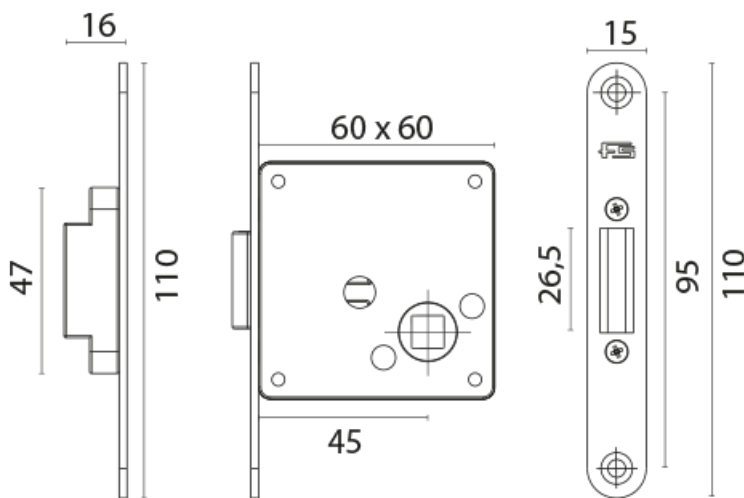

Magnetic Door Latch - Privacy Function

£50.05

Excl. Tax: £41.71

Product Images

Short Description

This compact mortise door lock is constructed from brass and supplied in a chrome plated finish only. It features an innovative latching system which has a silent action and anti-rattle characteristics.

The lock is ideal for use as a simple latch but can also be used where a privacy function is required thanks to its pin activated handle block mechanism. In order to use this characteristic of the latch, we recommend viewing our door lock set collection where you will find more information on the other parts required. The lock forms part of the lock set for part numbers: 82100C and 82200C.

The latch is supplied complete with a matching striker plate. The latch also has a universal door handing design and can simply be inverted for left or right handed doors.

The lock contains an internal handle righting spring which will help to return the door handle to a horizontal position after use. For very heavy handles, it is recommended that an additional handle rose spring be used in conjunction with this latch.

Description

Additional Information

Keeper Length (mm)	110.00
Keeper Width (mm)	15.00
Lock Type	Mortise Lock
Spindle (mm)	8
Latch Length (mm)	60.00
Latch Height (mm)	60.00
Latch Width (mm)	12.00
Lock Backset (mm)	45.00
Face Plate Width (mm)	15.00
Face Plate Length (mm)	110.00
Finish	Chrome
Manufacturer	Foresti & Suardi
Weight (kg)	0.250000