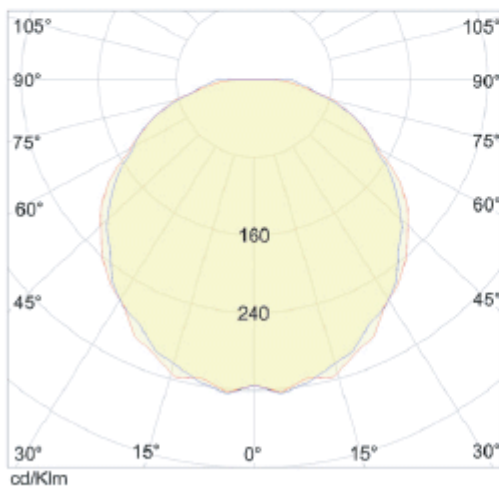

## Short Description

Aluminium profile with LED module and a choice of lenses. Right Line B is available in 500mm or 1000mm lengths as standard although custom lengths are available on request.

- 15W/m LED module in either 3200°K or 4000°K
- Opal lens
- Available with optional mounting brackets
- Interior application
- Dimmable

## Description

RIGHT LINE B  
art./ref. 8361

### LED

658 LUMEN

207 Lux ad 1 m

116°-113°

ANGLE

distance (m)	cone diameter (m)	illuminance (lx)
0.5	1.53 1.61	827
1.0	3.06 3.23	207
1.5	4.58 4.84	92
2.0	6.11 6.45	52
2.5	7.64 8.06	33
3.0	9.17 9.68	23

## Product Options

---

Length (mm):	500.00
	1000.00
LED Colour:	White 3200°K
	White 4000°K