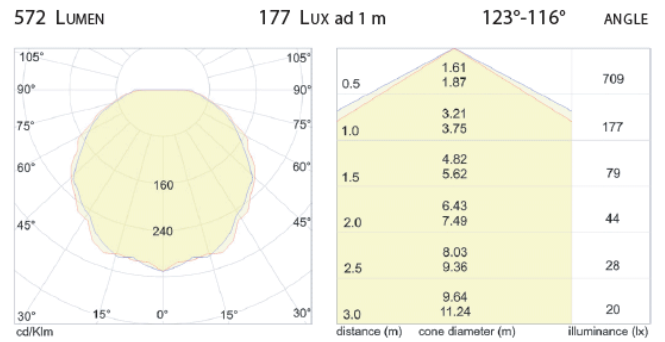

## Description

RIGHT LINE C  
art./ref. 8370.L2 / 8071.L2 / 8072.L2

RIGHT LINE C  
art./ref. 8370.L5 / 8071.L5 / 8072.L5

## Additional Information

---

Weight (kg)	0.200000
Manufacturer	Foresti & Suardi
Lens Angle	127°-125°
Width (mm)	13.00
Height (mm)	18.50
Input Voltage	24-28Vdc
IP Rating	IP20
Dimmer	Yes
Strip LED Type	Rigid Aluminium Profile