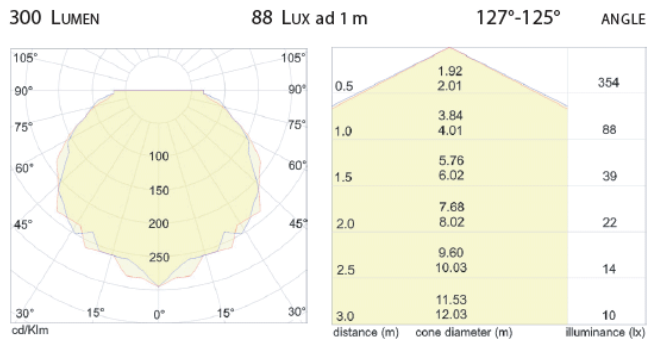

- 13W/m or 9.6W/m LED module in either 3200°K or 4000°K
- Opal lens
- Available with 3 different end cap styles
- Screw cover caps included with art. 8371 and 8372
- Interior application
- Dimmable and non-dimmable versions (13W/m and 9.6W/m)

Description

RIGHT LINE C
art./ref. 8370.L5 / 8071.L5 / 8072.L5

LED