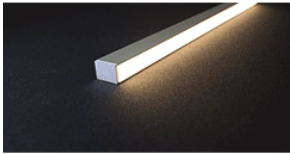

- 13W/m or 9.6W/m LED module in either 3200°K or 4000°K
- Opal lens
- Available with 3 different end cap styles
- Screw cover caps included with art. 8371 and 8372
- Interior application
- Dimmable and non-dimmable versions (13W/m and 9.6W/m)

Description

RIGHT LINE C
art./ref. 8370.L2 / 8071.L2 / 8072.L2