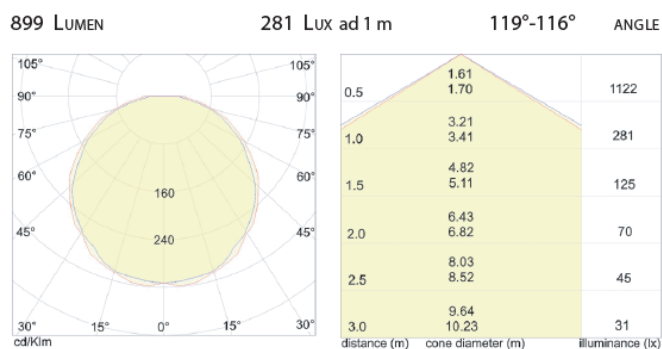

Right Line G Rigid LED Strip

From

£115.78

Excl. Tax: £96.48

Product Images

Short Description

Aluminium profile with specially designed LED module. Right Line G is available in 520mm or 1020mm lengths as standard although custom lengths are available on request. The profile features an aesthetic flange which makes installation fast and simple.

- 29W/m or 39W/m LED module in either 3200°K or 4000°K
- Opal lens
- Supplied complete with fixing brackets
- Interior application
- Dimmable and non-dimmable versions (39W/m and 29W/m)

Description

RIGHT LINE F/G
art./ref. 8400.L3 / 8410.L3

RIGHT LINE F/G
art./ref. 8400.L6 / 8410.L6

LED

LED

Additional Information

Weight (kg)	0.300000
Manufacturer	Foresti & Suardi
Depth (mm)	38.00
Width (mm)	47.00
Height (mm)	38.00
Input Voltage	24-28Vdc
IP Rating	IP20
Dimmer	No
LEDs Per Metre	120
Cutting Intervals (mm)	100.00 (+28.00)
Strip LED Type	Rigid Aluminium Profile

Product Options

Length (mm):	530.00
LED Colour:	White 3200°K
	White 4000°K
Light Element Type:	SMD LED 29W/m
	SMD LED 39W/m