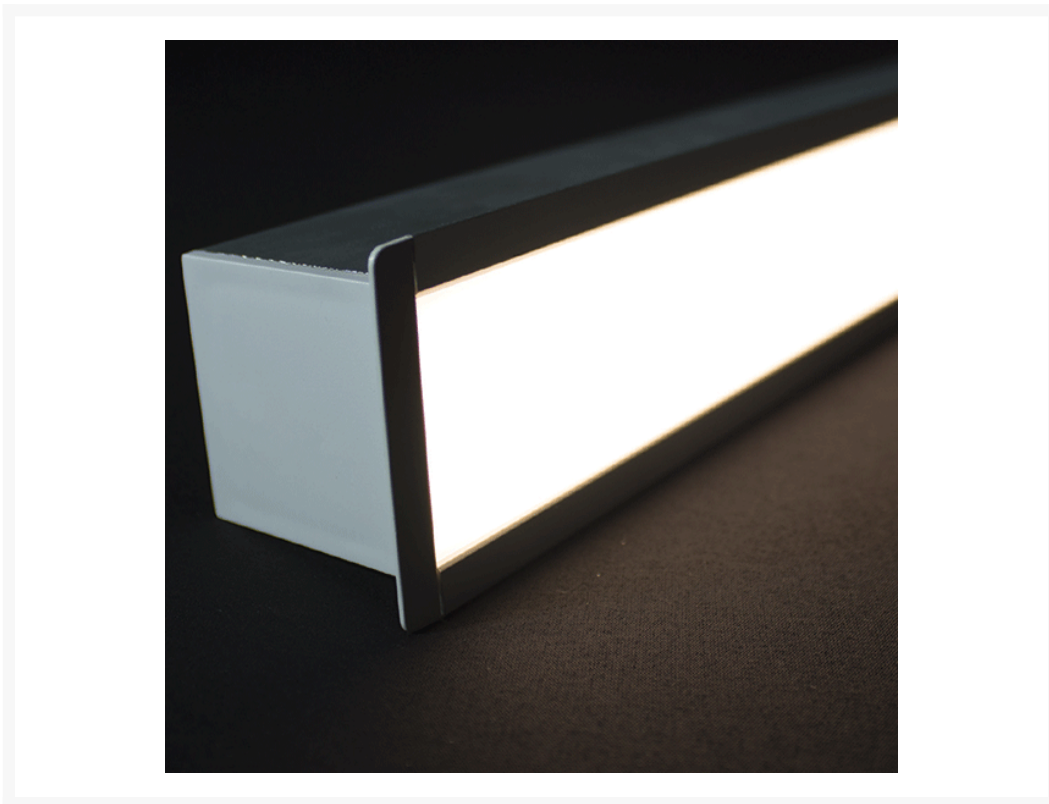

Right Line G Rigid LED Strip

From

£115.78

Excl. Tax: £96.48

Product Images

Short Description

Aluminium profile with specially designed LED module. Right Line G is available in 520mm or 1020mm lengths as standard although custom lengths are available on request. The profile features an aesthetic flange which makes installation fast and simple.

- 29W/m or 39W/m LED module in either 3200°K or 4000°K
- Opal lens
- Supplied complete with fixing brackets
- Interior application
- Dimmable and non-dimmable versions (39W/m and 29W/m)

Description

RIGHT LINE F/G
art./ref. 8400.L3 / 8410.L3

RIGHT LINE F/G
art./ref. 8400.L6 / 8410.L6

LED

LED

Additional Information

Weight (kg)	0.300000
Manufacturer	Foresti & Suardi
Depth (mm)	38.00
Width (mm)	47.00
Height (mm)	38.00
Input Voltage	24-28Vdc
IP Rating	IP20
Dimmer	No
LEDs Per Metre	120
Cutting Intervals (mm)	100.00 (+28.00)
Strip LED Type	Rigid Aluminium Profile

Product Options

Length (mm):	530.00
LED Colour:	White 3200°K
	White 4000°K
Light Element Type:	SMD LED 29W/m
	SMD LED 39W/m