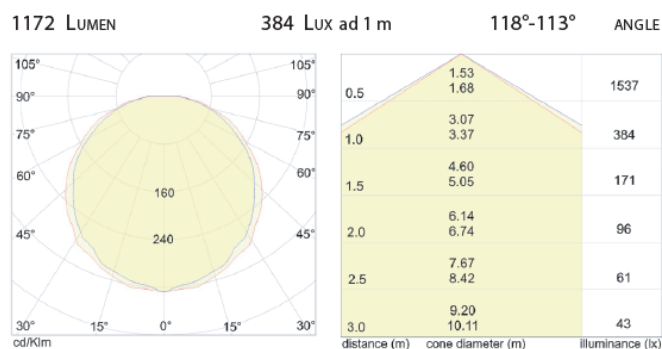

Right Line G Rigid LED Strip

From

£115.78

Excl. Tax: £96.48

Product Images

Short Description

Aluminium profile with specially designed LED module. Right Line G is available in 520mm or 1020mm lengths as standard although custom lengths are available on request. The profile features an aesthetic flange which makes installation fast and simple.

- 29W/m or 39W/m LED module in either 3200°K or 4000°K
- Opal lens
- Supplied complete with fixing brackets
- Interior application
- Dimmable and non-dimmable versions (39W/m and 29W/m)

Description

RIGHT LINE F/G
art./ref. 8400.L3 / 8410.L3

RIGHT LINE F/G
art./ref. 8400.L6 / 8410.L6

LED

LED

Additional Information

Weight (kg)	0.300000
Manufacturer	Foresti & Suardi
Depth (mm)	38.00
Width (mm)	47.00
Height (mm)	38.00
Input Voltage	24-28Vdc
IP Rating	IP20
Dimmer	No
LEDs Per Metre	120
Cutting Intervals (mm)	100.00 (+28.00)
Strip LED Type	Rigid Aluminium Profile

Product Options

Length (mm):	530.00
LED Colour:	White 3200°K
	White 4000°K
Light Element Type:	SMD LED 29W/m
	SMD LED 39W/m