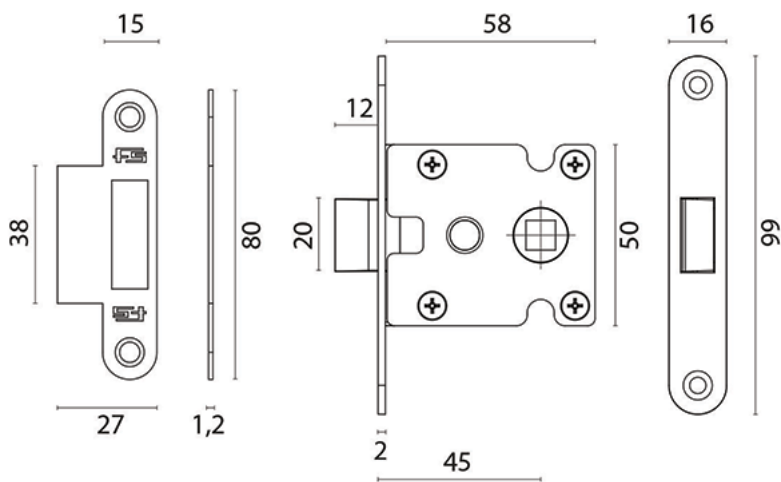

## Product Images

## Short Description

---

This compact door lock set is sold as a complete kit including handles, lock, handle roses and privacy pin. The simple privacy pin mechanism is neatly incorporated into the handle roses and has an easy to use push/pull action. The latch is supplied complete with a matching striker plate. The latch also has a universal door handing design and can simply be inverted for left or right handed doors.

## Additional Information

---

Keeper Length (mm)	80.00
Keeper Width (mm)	15.00
Keeper Tongue Length (mm)	27.00
Lock Type	Mortise Lock
Spindle (mm)	8
Protrusion (mm)	46.00
Latch Length (mm)	58.00
Latch Height (mm)	50.00
Latch Width (mm)	14.00
Lock Backset (mm)	45.00
Face Plate Width (mm)	16.00
Face Plate Length (mm)	99.00
Handle Length (mm)	124.00
Max. Panel Thickness (mm)	40.00
Finish	Chrome
Manufacturer	Foresti & Suardi
Weight (kg)	0.450000