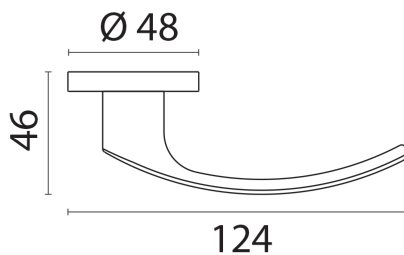

## Short Description

---

This compact door lock set is sold as a complete kit including handles, lock, handle roses and privacy pin. The simple privacy pin mechanism is neatly incorporated into the handle roses and has an easy to use push/pull action. The latch is supplied complete with a matching striker plate. The latch also has a universal door handing design and can simply be inverted for left or right handed doors.

## Additional Information

---

Keeper Length (mm)	80.00
Keeper Width (mm)	15.00
Keeper Tongue Length (mm)	27.00
Lock Type	Mortise Lock
Spindle (mm)	8
Protrusion (mm)	46.00
Latch Length (mm)	58.00
Latch Height (mm)	50.00
Latch Width (mm)	14.00
Lock Backset (mm)	45.00
Face Plate Width (mm)	16.00
Face Plate Length (mm)	99.00
Handle Length (mm)	124.00
Max. Panel Thickness (mm)	40.00
Finish	Chrome
Manufacturer	Foresti & Suardi
Weight (kg)	0.450000