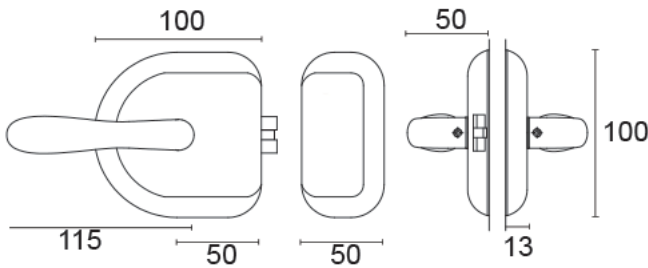

Shower Door Lock Set

£351.26

Excl. Tax: £292.72

Product Images

Short Description

A chrome plated brass shower door lock that can easily be adjusted for left or right handed use. Set supplied complete anti-rattle lock, striker plate and handles.

Door thickness to be specified when ordering, minimum door thickness 4mm.

Description

Additional Information

Finish	Chrome
Manufacturer	Razeto & Casareto
Weight (kg)	0.900000