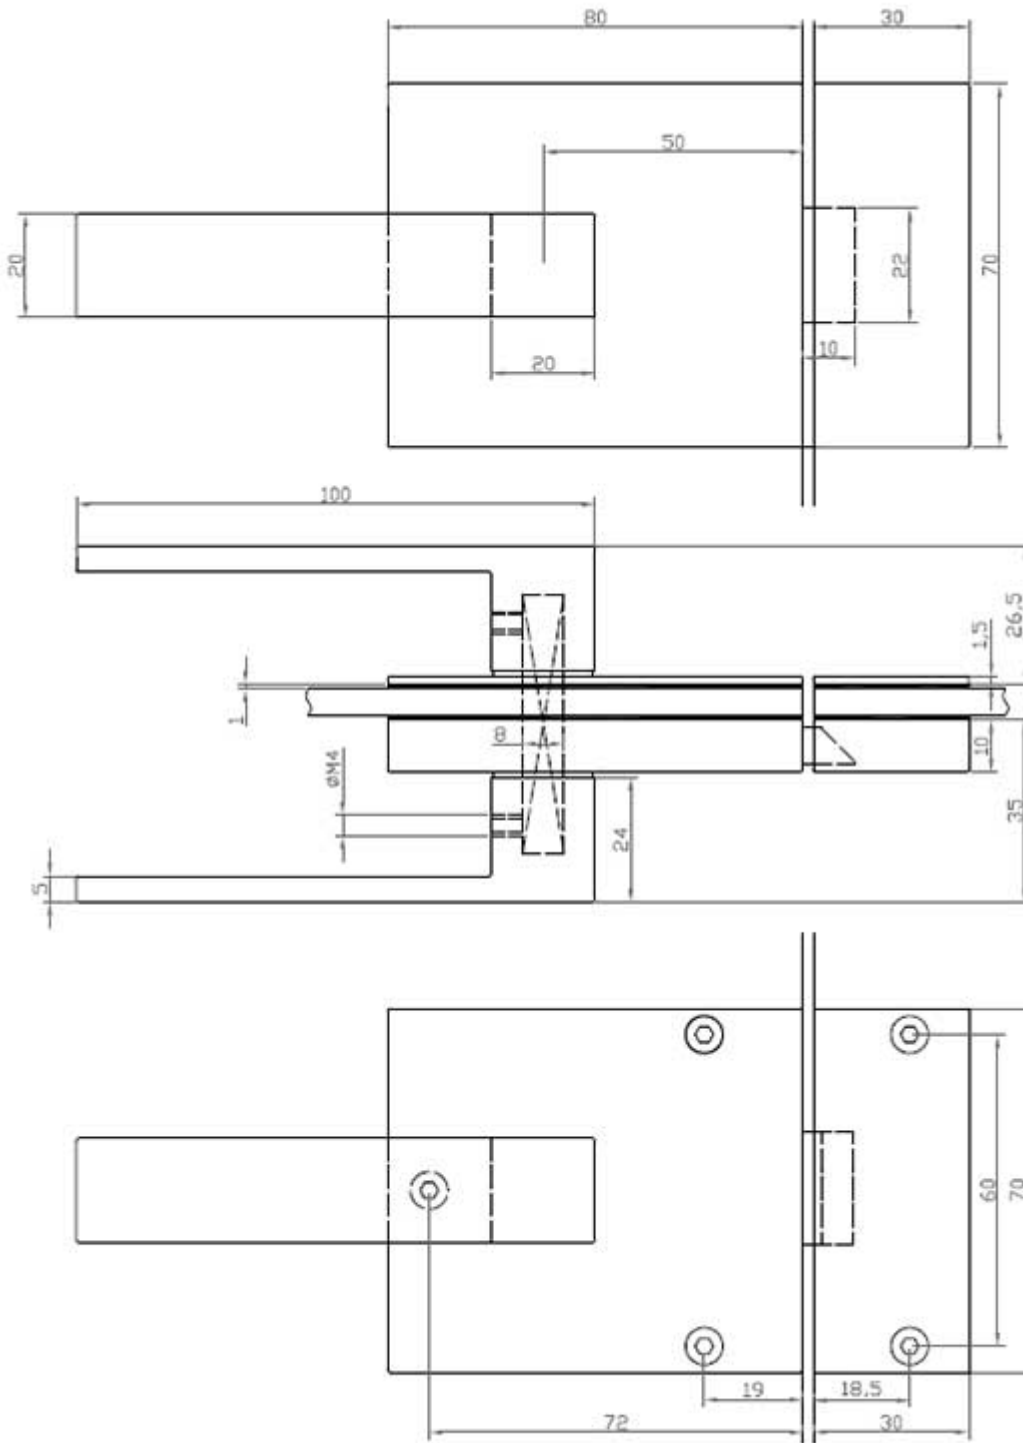

Shower Door Lock Set

From
£351.26
Excl. Tax: £292.72

Product Images

Short Description

A chrome plated brass shower door lock. Suitable for glass door thicknesses of up to 10mm. Set supplied complete with anti rattle lock, striker plate and handles.

Keep can be easily adjusted for left or right handed use.

Description

Dimensions and Handing

850050CLO Chrome Left-Handed Outside

850050CLI Chrome Left-Handed Inside

Additional Information

Lock Type	Rim Lock
Spindle (mm)	8
Spindle Length (mm)	76.00
Handle Length (mm)	100.00
Handle Width (mm)	20.00
Max. Panel Thickness (mm)	10.00
Finish	Chrome
Manufacturer	Razeto & Casareto
Weight (kg)	0.850000

Product Options

Handing:	Left Inside
	Left Outside