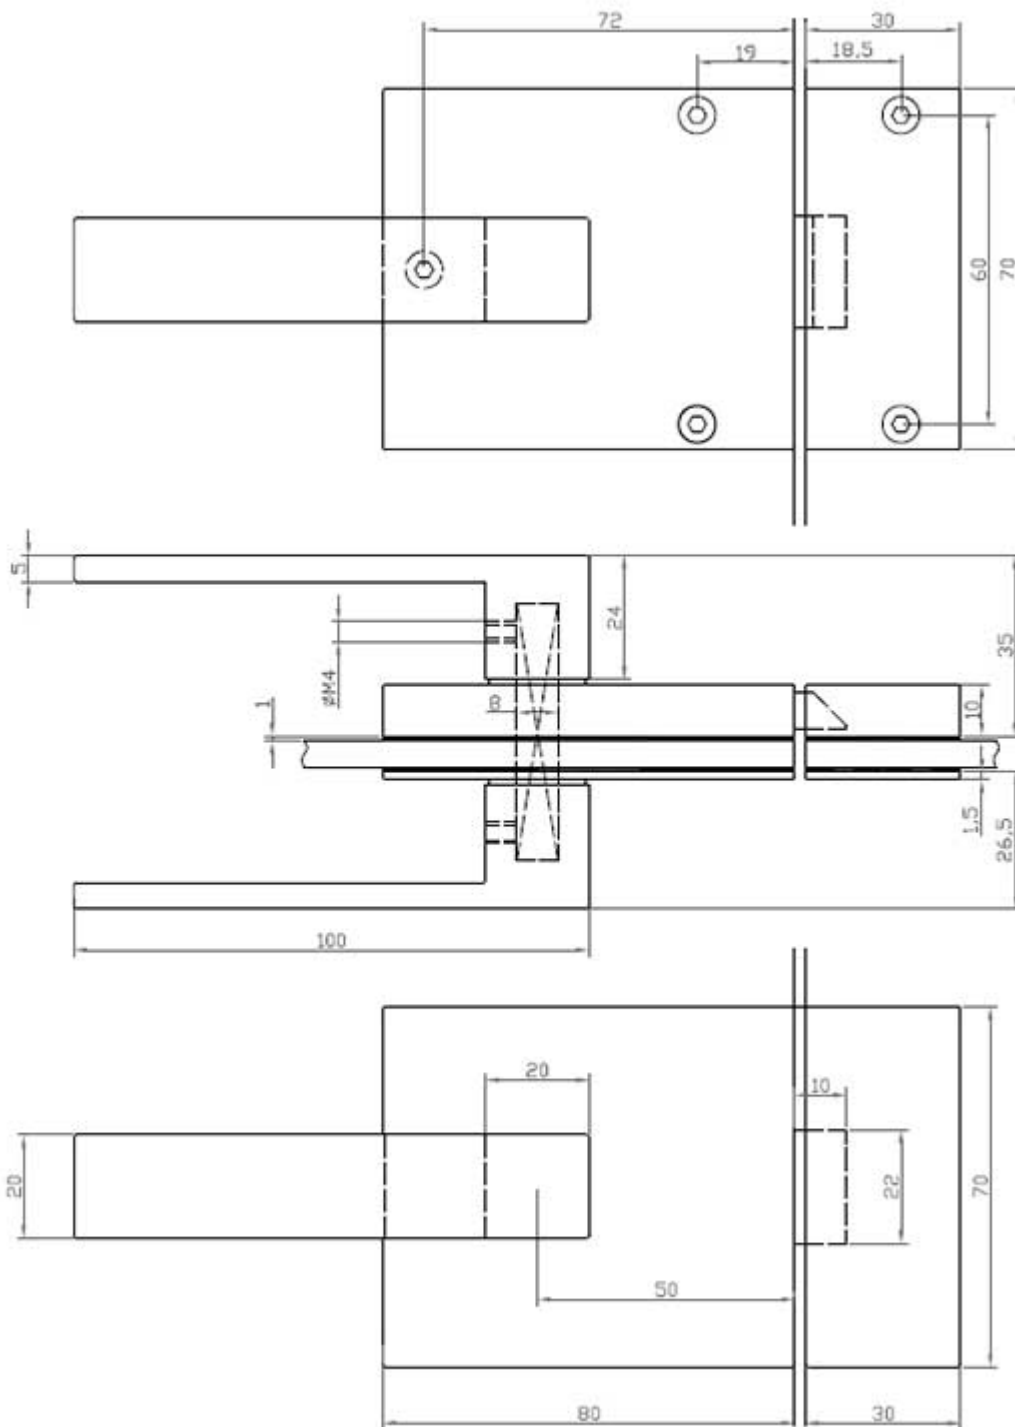

Shower Door Lock Set

From
£351.26
Excl. Tax: £292.72

Product Images

Short Description

A chrome plated brass shower door lock. Suitable for glass door thicknesses of up to 10mm. Set supplied complete with anti rattle lock, striker plate and handles.

Keep can be easily adjusted for left or right handed use.

Description

Dimensions and Handing

850050CLO Chrome Left-Handed Outside

850050CLI Chrome Left-Handed Inside

Additional Information

Lock Type	Rim Lock
Spindle (mm)	8
Spindle Length (mm)	76.00
Handle Length (mm)	100.00
Handle Width (mm)	20.00
Max. Panel Thickness (mm)	10.00
Finish	Chrome
Manufacturer	Razeto & Casareto
Weight (kg)	0.850000

Product Options

Handing:	Left Inside
	Left Outside