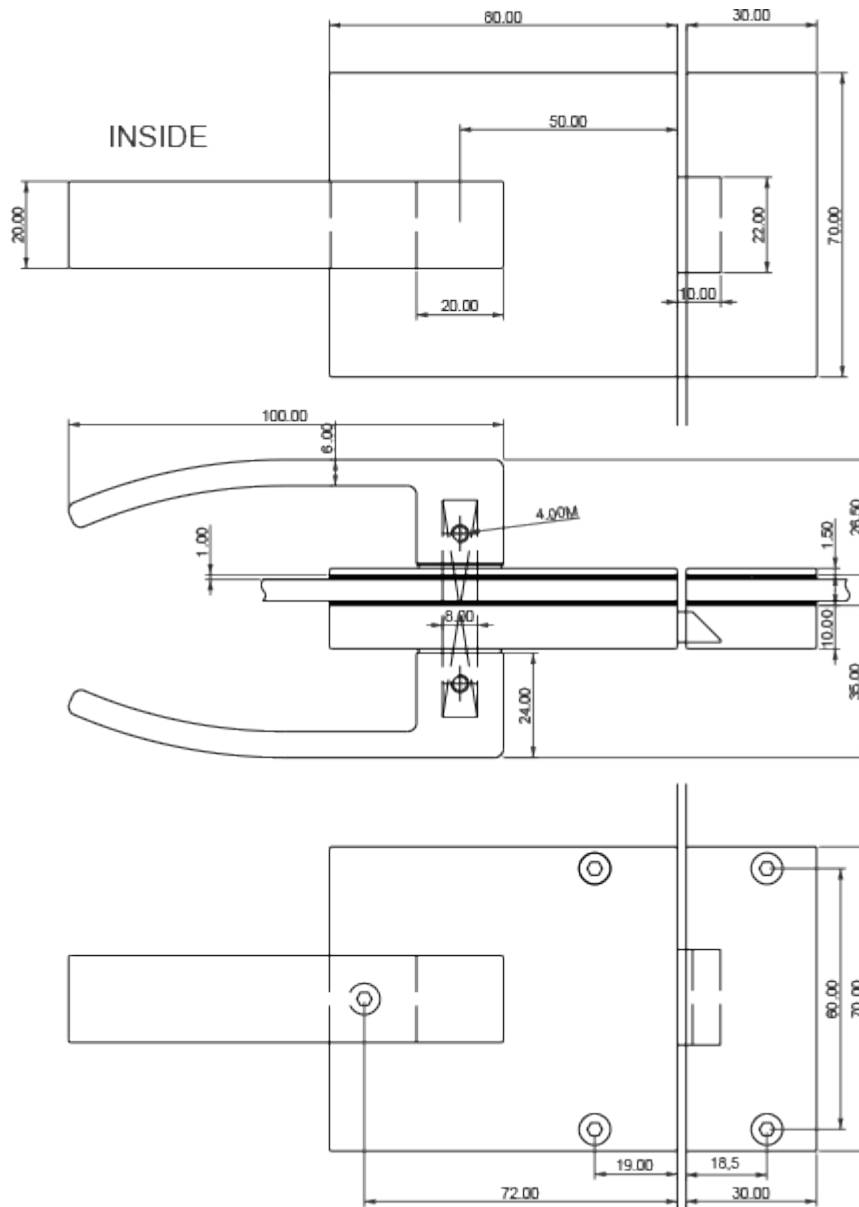

Shower Door Lock Set - Sans Souci

£351.26

Excl. Tax: £292.72

Product Images

Short Description

A chrome plated brass shower door lock with cast 316-grade stainless steel handles. This particular shower door lock set is supplied with the *Sans Souci* softened rectangular handles (available separately). The gentle return of the handle towards the door makes this set ideal for small space application, softening the protrusion of the handle. This product has been specially designed for glass door installation.

The lock set is suitable for glass door thicknesses of up to 10mm. Set supplied complete with anti rattle lock, striker plate and handles. Keep can be easily adjusted for left or right handed use.

Description

Additional Information

Lock Type	Rim Lock
Spindle (mm)	8
Spindle Length (mm)	76.00
Handle Length (mm)	100.00
Handle Height (mm)	20.00
Max. Panel Thickness (mm)	10.00
Finish	Chrome & Stainless Steel
Manufacturer	Razeto & Casareto
Weight (kg)	0.850000