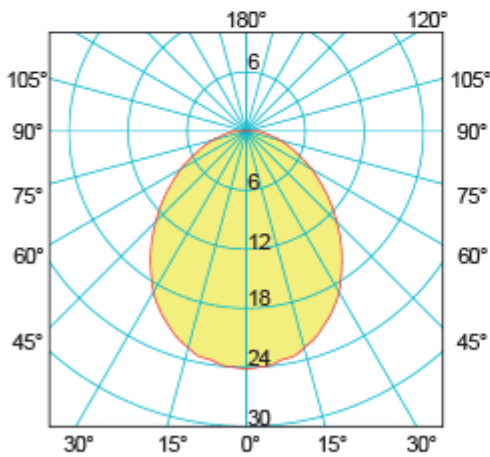

- 3 Watt Power LED in either 3200°K or 4000°K
- Adjustable on a single axis
- 10-30Vdc
- Dimmable

Description

PHOENIX BV
art./ref. 8546

Power LED

59 LUMEN

24 LUX ad 1 m

95° ANGLE

0.5	1.08	97
1.0	2.17	24
1.5	3.25	11
2.0	4.33	6
2.5	5.42	4
3.0	6.50	3
distance (m)	cone diameter (m)	illuminance (lx)

Half-Angle Value: 94.6°

Additional Information

Weight (kg)	0.000000
Manufacturer	Foresti & Suardi
Installation	Recessed
Light Element Type	Power LED
Lens Angle	95°
Lux Level at 1 Metre	24.00
Lumens	59.00
Lumens Per Watt (Lm)	19.60
Wattage	3W
CRI	>80.00
Input Voltage	10-30Vdc
IP Rating	IP65
Dimmer	Yes
Bezel Size (mm)	Ø67.00
Cut-out Size (mm)	Ø54.00
Depth (mm)	35.00
Finish	Chrome