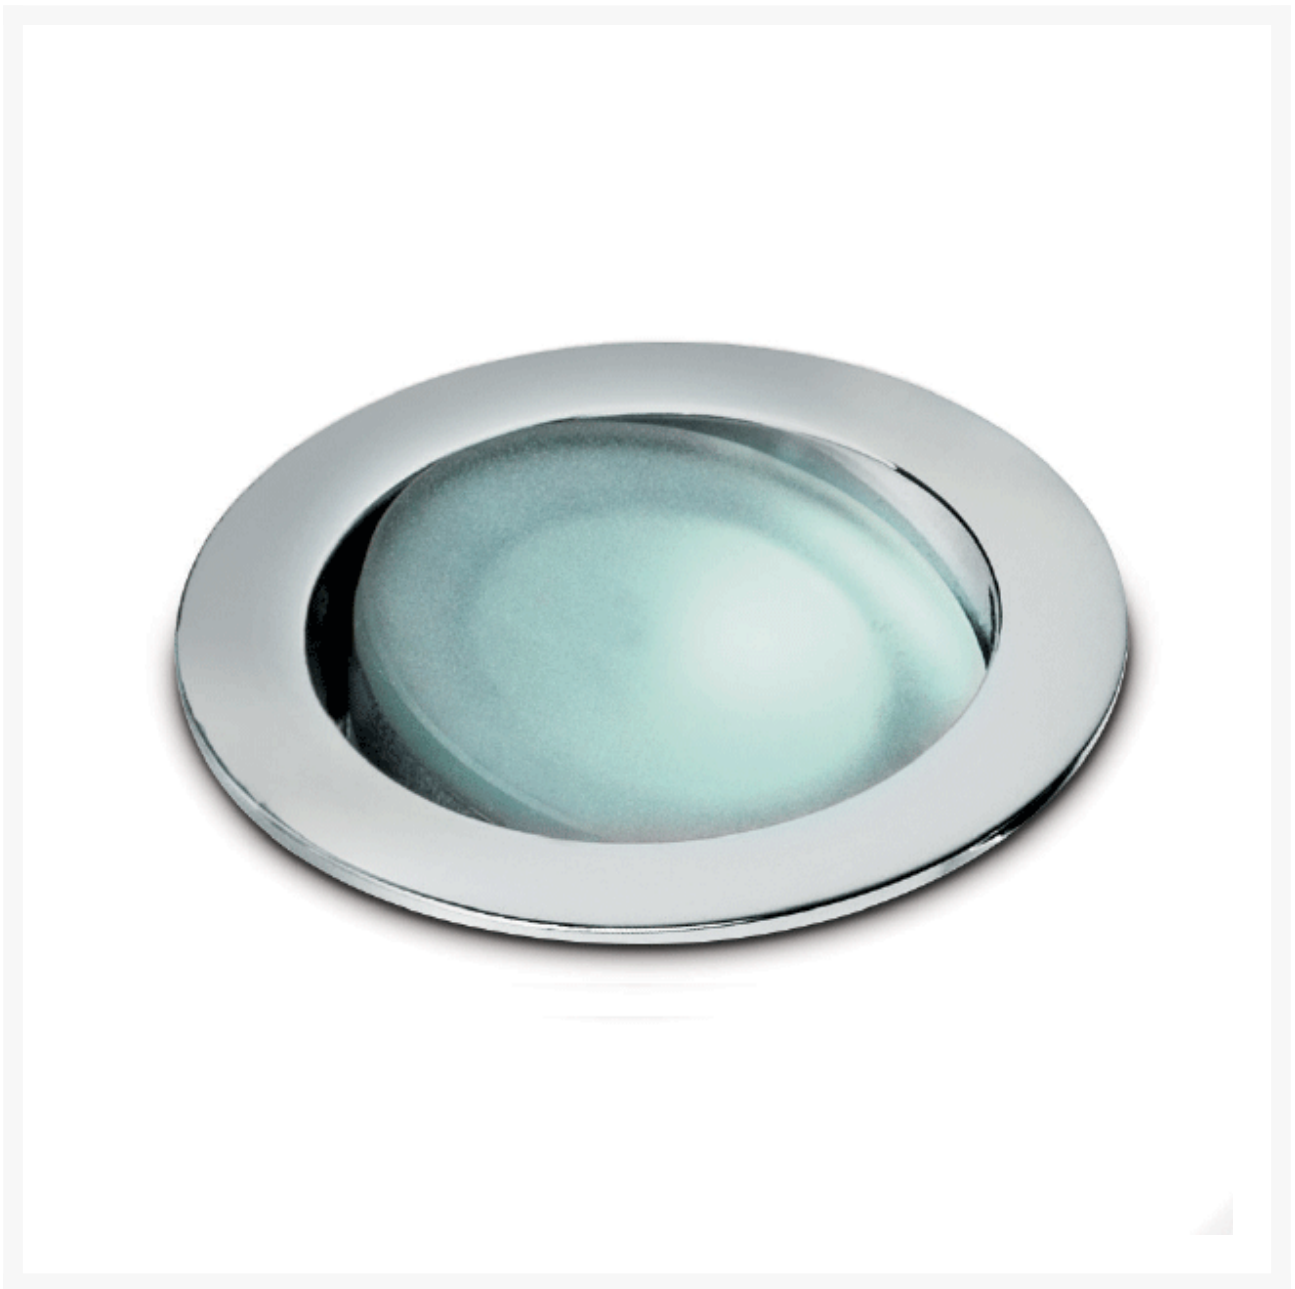

Phoenix BV Adjustable Spotlight

From
£74.10

Excl. Tax: £61.75

Product Images

Short Description

Phoenix BV spotlight is an adjustable luminaire and a smaller version of the Phoenix AV (8541). In addition, it has an IP65 ingress protection rating and is available in either 3200°K or 4000°K white. The spotlight is entirely constructed from marine-grade materials.

- 3 Watt Power LED in either 3200°K or 4000°K
- Adjustable on a single axis
- 10-30Vdc
- Dimmable

Description

PHOENIX BV
art./ref. 8546

Power LED

59 LUMEN

24 LUX ad 1 m

95° ANGLE

0.5	1.08	97
1.0	2.17	24
1.5	3.25	11
2.0	4.33	6
2.5	5.42	4
3.0	6.50	3
distance (m)	cone diameter (m)	illuminance (lx)

Half-Angle Value: 94.6°

Additional Information

Weight (kg)	0.000000
Manufacturer	Foresti & Suardi
Installation	Recessed
Light Element Type	Power LED
Lens Angle	95°
Lux Level at 1 Metre	24.00
Lumens	59.00
Lumens Per Watt (Lm)	19.60
Wattage	3W
CRI	>80.00
Input Voltage	10-30Vdc
IP Rating	IP65
Dimmer	Yes
Bezel Size (mm)	Ø67.00
Cut-out Size (mm)	Ø54.00
Depth (mm)	35.00
Finish	Chrome

Product Options

LED Colour:	White 3200°K
	White 4000°K