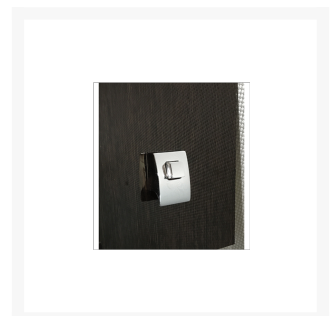

Push Button Latch - Chrome

£44.33

Excl. Tax: £36.94

Product Images

Short Description

Solid brass push button latch

- chrome plated
- Slam action

- Designed to work on various panel thicknesses from 13mm-23mm
- Sold complete with striker plate
- Perfect for use on drawers and cupboards
- Compatible with soft close runners*

*Tested with Blum® soft close runners with excellent compatability results.

Additional Information

Length (mm)	39
Width (mm)	30
Protrusion (mm)	22
Max. Panel Thickness (mm)	23
Finish	Chrome
Manufacturer	Foresti & Suardi
Weight (kg)	0.160000