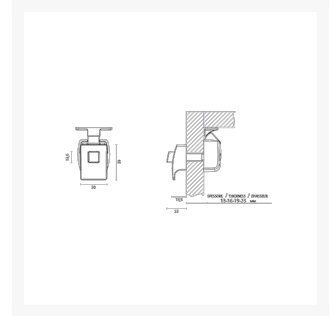

Push Button Latch - Chrome

£44.33

Excl. Tax: £36.94

Product Images

Short Description

Solid brass push button latch

- chrome plated
- Slam action

- Designed to work on various panel thicknesses from 13mm-23mm
- Sold complete with striker plate
- Perfect for use on drawers and cupboards
- Compatible with soft close runners*

*Tested with Blum® soft close runners with excellent compatability results.

Additional Information

Length (mm)	39
Width (mm)	30
Protrusion (mm)	22
Max. Panel Thickness (mm)	23
Finish	Chrome
Manufacturer	Foresti & Suardi
Weight (kg)	0.160000