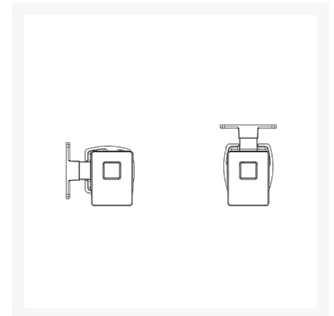

Push Button Latch - Chrome

£44.33

Excl. Tax: £36.94

Product Images

Short Description

Solid brass push button latch

- chrome plated
- Slam action

- Designed to work on various panel thicknesses from 13mm-23mm
- Sold complete with striker plate
- Perfect for use on drawers and cupboards
- Compatible with soft close runners*

*Tested with Blum® soft close runners with excellent compatability results.

Additional Information

Length (mm)	39
Width (mm)	30
Protrusion (mm)	22
Max. Panel Thickness (mm)	23
Finish	Chrome
Manufacturer	Foresti & Suardi
Weight (kg)	0.160000