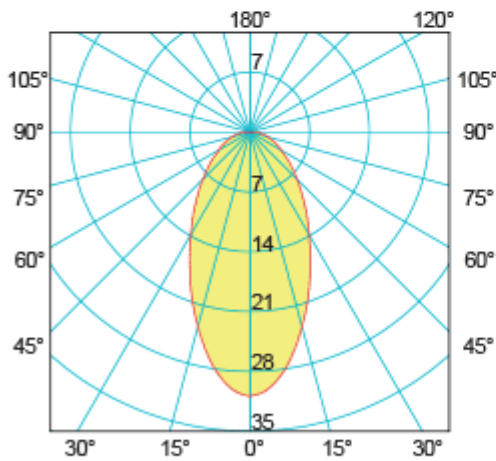

- Power LED module in 3200°K or 4000°K
- 10-30Vdc input
- Adjustable lens angle in a single axis
- Dimmable

Description

MIRA TT
art./ref. 8551

Power LED

42 LUMEN

31 LUX ad 1 m

54° ANGLE

Additional Information

Weight (kg)	0.150000
Manufacturer	Foresti & Suardi
Light Element Type	Power LED
Lens Angle	54°
Lux Level at 1 Metre	31.00
Lumens	42.00
Lumens Per Watt (Lm)	21.00
Wattage	2W
CRI	>80.00
Input Voltage	10-30Vdc
IP Rating	IP65
Dimmer	Yes
Bezel Size (mm)	Ø55.00
Cut-out Size (mm)	Ø48.00
Depth (mm)	30.00
Finish	Chrome