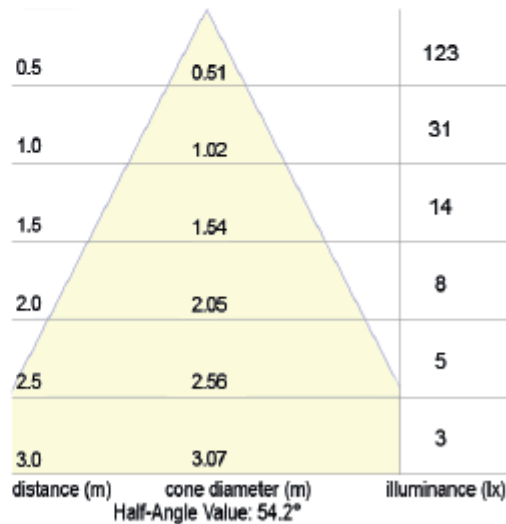

Mira TT Adjustable Spotlight

From
£82.15

Excl. Tax: £68.46

Product Images

Short Description

A small adjustable LED spotlight with an IP65 ingress protection and marine-grade construction. The Mira spotlight is ideal for use in smaller spaces or as part of a wider lighting plan. The lens can be tilted in order to direct the light output where needed, offering a greater flexibility in terms of installation position.

- Power LED module in 3200°K or 4000°K
- 10-30Vdc input
- Adjustable lens angle in a single axis
- Dimmable

Description

MIRA TT
art./ref. 8551

Power LED

42 LUMEN

31 LUX ad 1 m

54° ANGLE

Additional Information

Weight (kg)	0.150000
Manufacturer	Foresti & Suardi
Light Element Type	Power LED
Lens Angle	54°
Lux Level at 1 Metre	31.00
Lumens	42.00
Lumens Per Watt (Lm)	21.00
Wattage	2W
CRI	>80.00
Input Voltage	10-30Vdc
IP Rating	IP65
Dimmer	Yes
Bezel Size (mm)	Ø55.00
Cut-out Size (mm)	Ø48.00
Depth (mm)	30.00
Finish	Chrome