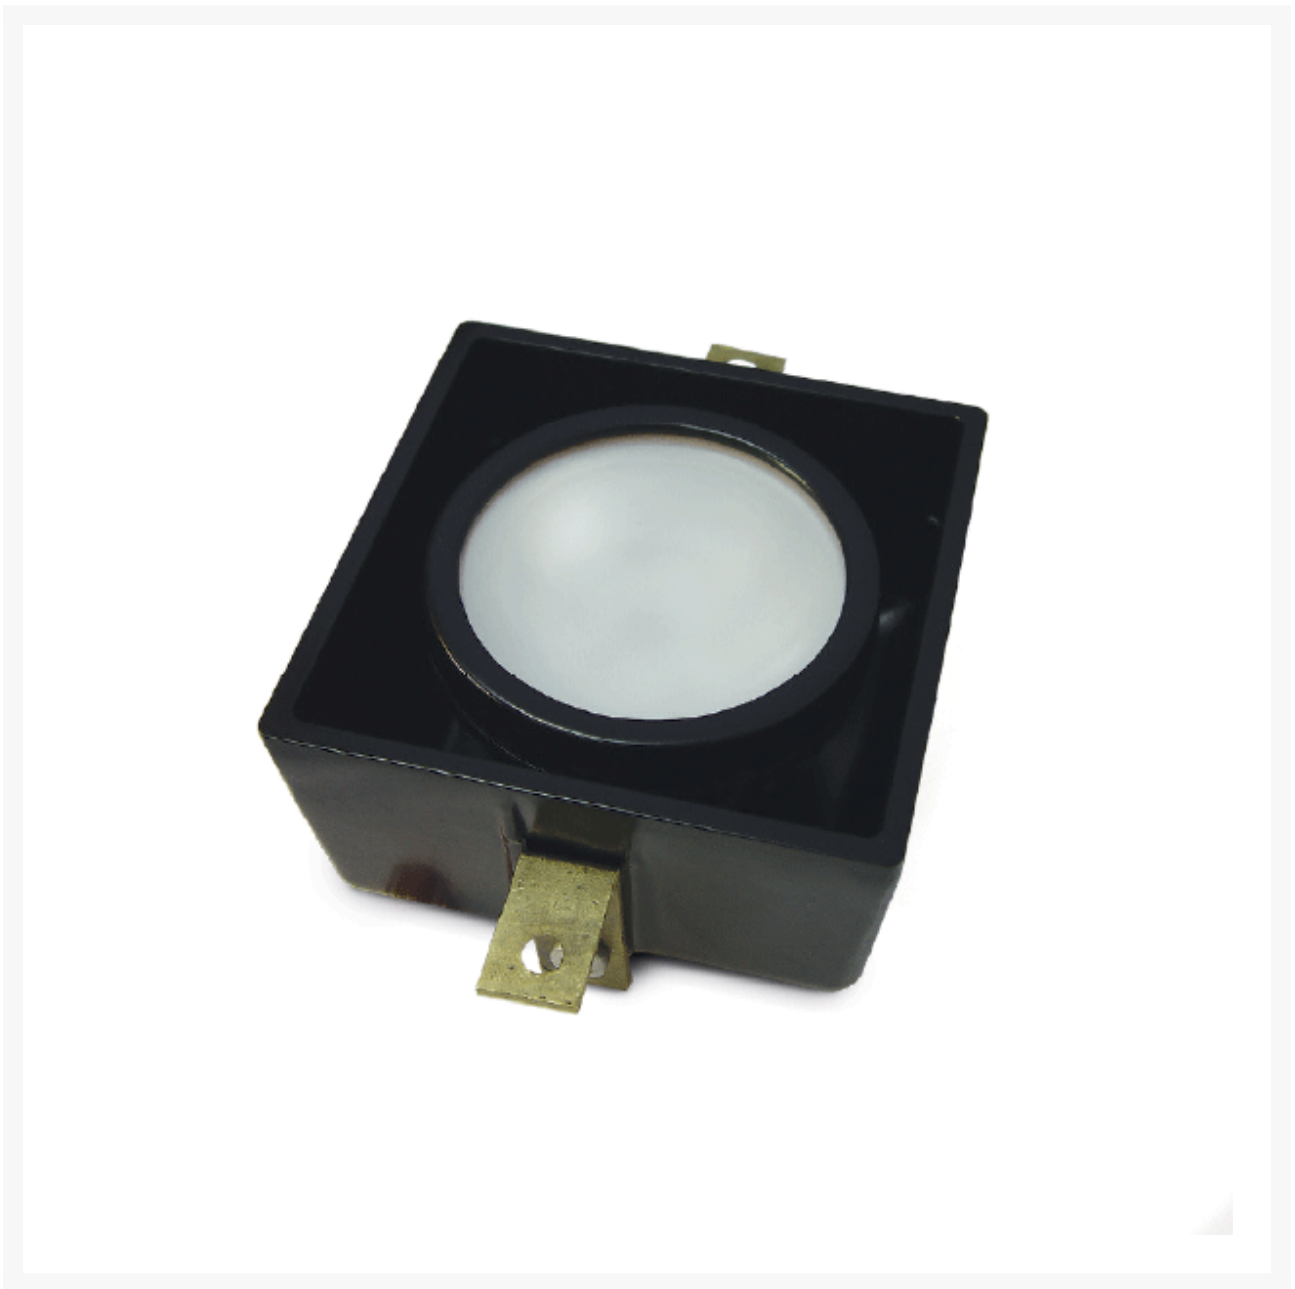

## Short Description

The Copernico spotlight features a 360° adjustable LED module. This offers great positioning versatility and the possibility to focus the beam where needed. With an all-black finish, the Copernico fitting is a contemporary yet discrete option, blending-in easily with a variety of interior schemes.

- 3.6 Watt Power LED in single or double configuration in 3200°K or 4000°K
- 10-30Vdc input (regulator can be simply removed in order to power the luminaire directly with current)
- All-black finish
- Dimmable

### Power LED

156 LUMEN

87 Lux ad 1 m

75° ANGLE

0.5	0.77	347
1.0	1.54	87
1.5	2.31	39
2.0	3.08	22
2.5	3.85	14
3.0	4.62	10

distance (m)      cone diameter (m)      illuminance (lx)  
Half-Angle Value: 75.2°

## Additional Information

---

Weight (kg)	0.250000
Manufacturer	Foresti & Suardi
Installation	Recessed
Light Element Type	Power LED
Lens Angle	75°
Lux Level at 1 Metre	87.00
Lumens	156.00
Lumens Per Watt (Lm)	43.30
Wattage	3.6W
CRI	>80.00
Input Voltage	10-30Vdc
IP Rating	IP44
Dimmer	Yes
Bezel Size (mm)	78.00 x 78.00
Cut-out Size (mm)	78.00 x 78.00
Depth (mm)	47.00
Finish	Black