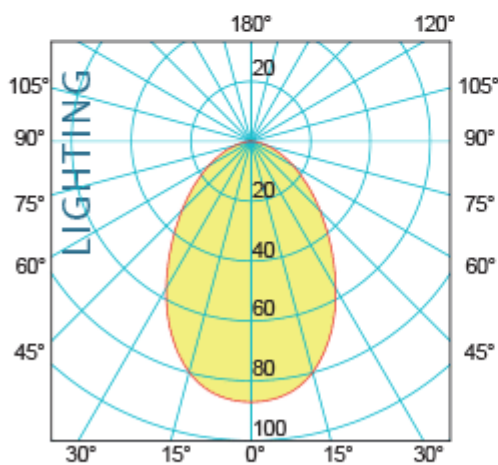

- 3.6 Watt Power LED in single or double configuration in 3200°K or 4000°K
- 10-30Vdc input (regulator can be simply removed in order to power the luminaire directly with current)
- All-black finish
- Dimmable

### Power LED

156 LUMEN

87 Lux ad 1 m

75° ANGLE

0.5	0.77	347
1.0	1.54	87
1.5	2.31	39
2.0	3.08	22
2.5	3.85	14
3.0	4.62	10

distance (m)      cone diameter (m)      illuminance (lx)  
Half-Angle Value: 75.2°