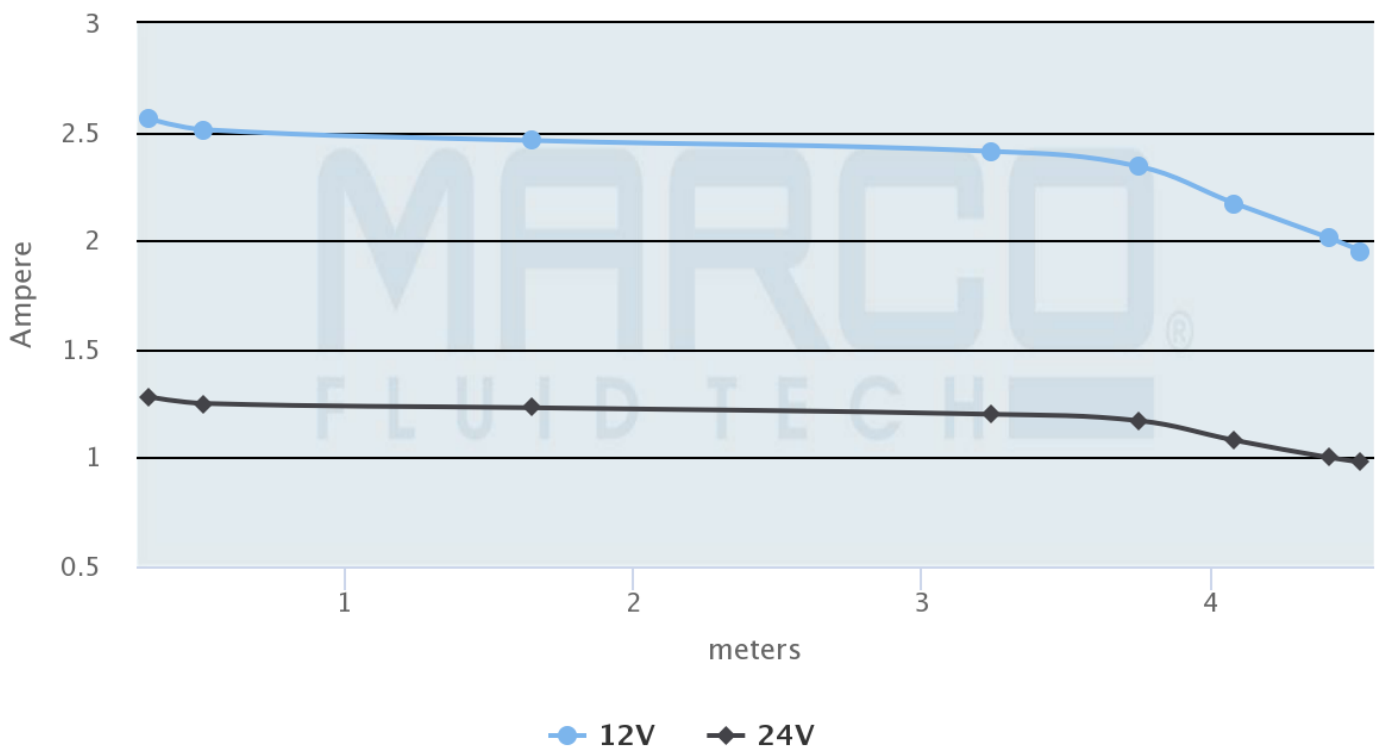

Short Description

Completely submersible bilge pump. Compact design with ABS material housing, corrosion resistant.

The UP500 submersible pump is a reliable and high performing product especially suited to small boat application. The pump is ideal for use as a bilge pump and can be placed directly where water collects on board. Available in a 12Vdc or 24Vdc version, the pump is operated remotely with a switch (not supplied) or alternatively can be used in conjunction with our [AS2](#) automatic float switch which would activate the pump automatically when a certain level of water is met.

Description

Electrical absorption

UP500

marco.it