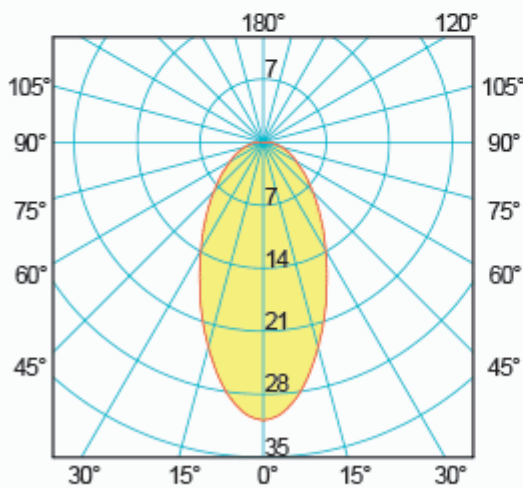

Mira QT Adjustable Spotlight

From
£82.15

Excl. Tax: £68.46

Product Images

Short Description

A small adjustable LED spotlight with an IP65 ingress protection and marine-grade construction. The Mira spotlight is ideal for use in smaller spaces or as part of a wider lighting plan. The lens can be tilted in order to direct the light output where needed, offering a greater flexibility in terms of installation position.

- Power LED module in 3200°K or 4000°K
- 10-30Vdc input
- Adjustable lens angle in a single axis
- Dimmable

Description

MIRA QT
art./ref. 8581

Power Led 1

42 LUMEN

31 LUX ad 1 m

54° ANGLE

0.5	0.51	123
1.0	1.02	31
1.5	1.54	14
2.0	2.05	8
2.5	2.56	5
3.0	3.07	3
distance (m)	cone diameter (m)	illuminance (lx)

Half-Angle Value: 54.2°

Additional Information

Weight (kg)	0.150000
Manufacturer	Foresti & Suardi
Light Element Type	Power LED
Lens Angle	54°
Lux Level at 1 Metre	31.00
Lumens	42.00
Lumens Per Watt (Lm)	21.00
Wattage	2W
CRI	>80.00
Input Voltage	10-30Vdc
IP Rating	IP65
Dimmer	Yes
Bezel Size (mm)	55.00 x 55.00
Cut-out Size (mm)	Ø48.00
Depth (mm)	30.00
Finish	Chrome