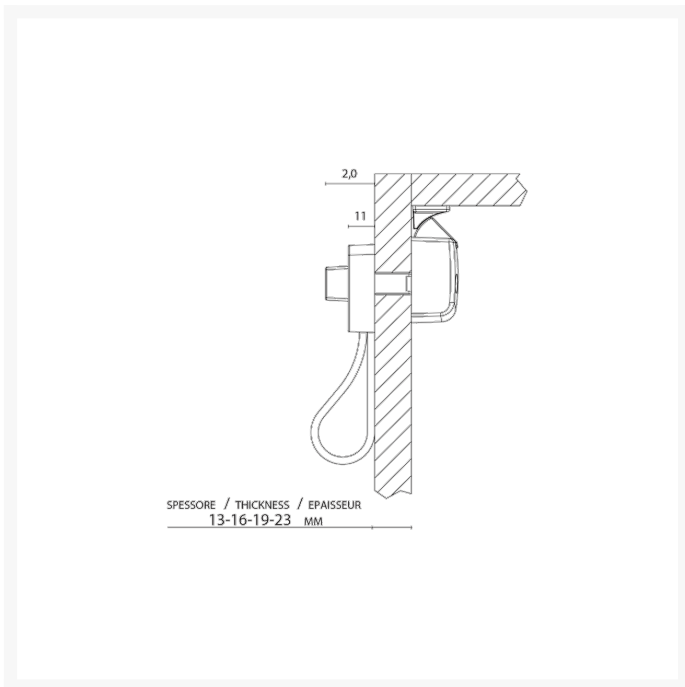

Chrome Push Button Mechanism With Leather Pull

From
£51.44
 Excl. Tax: £42.87

Product Images

Short Description

Solid brass push button complete with latch.

Available in chromed brass with a choice of 4 leathers.

Other finishes available on request, a minimum order quantity may apply.

Additional Information

Length (mm)	90
Width (mm)	30
Max. Panel Thickness (mm)	23
Manufacturer	Foresti & Suardi
Weight (kg)	0.150000