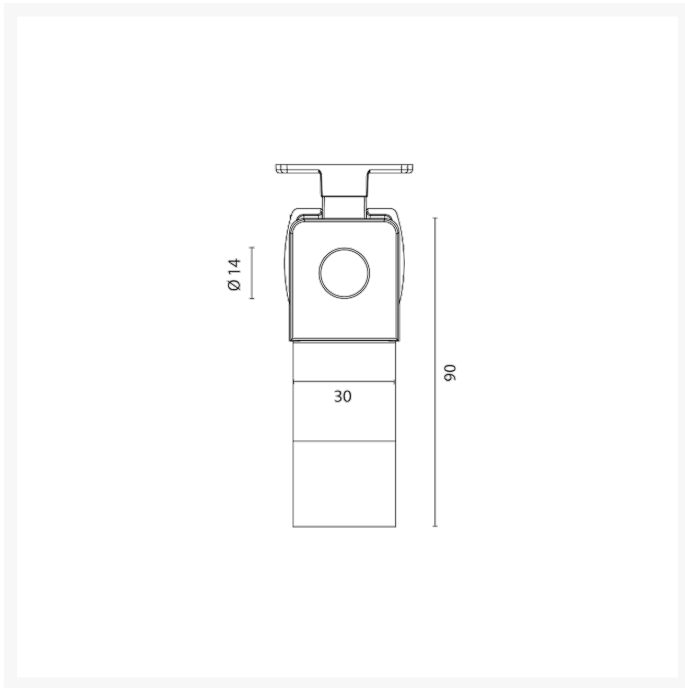

Chrome Push Button Mechanism With Leather Pull

From
£51.44
 Excl. Tax: £42.87

Product Images

Short Description

Solid brass push button complete with latch.

Available in chromed brass with a choice of 4 leathers.

Other finishes available on request, a minimum order quantity may apply.

Additional Information

Length (mm)	90
Width (mm)	30
Max. Panel Thickness (mm)	23
Manufacturer	Foresti & Suardi
Weight (kg)	0.150000