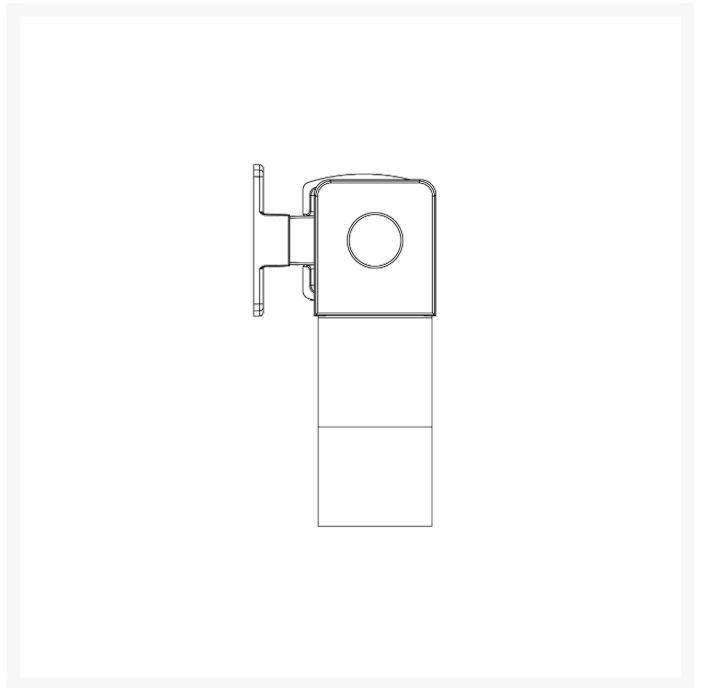

Chrome Push Button Mechanism With Leather Pull

From
£51.44
 Excl. Tax: £42.87

Product Images

Short Description

Solid brass push button complete with latch.

Available in chromed brass with a choice of 4 leathers.

Other finishes available on request, a minimum order quantity may apply.

Additional Information

Length (mm)	90
Width (mm)	30
Max. Panel Thickness (mm)	23
Manufacturer	Foresti & Suardi
Weight (kg)	0.150000