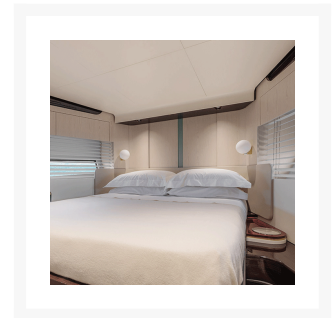

Deco A LED Sphere

Product Images

Short Description

The Deco A LED fitting brings our latest LED technology to a more decorative piece of lighting design. The frosted sphere beautifully illuminates in a uniform way with no dark areas or shadows. As standard, the fitting has a 30mm diameter stem with an overall product height of 170mm. This however can be changed on request and produced to the desired length. The Deco A fitting features a 150mm diameter base.

- LED - 4.5 Watt in 3200K or 4000K
- Decorative frosted glass shade
- Brass construction, chrome plated (standard)
- Customisable product, made to order.

Additional Information

Weight (kg)	1.500000
Manufacturer	Foresti & Suardi
Installation	Surface Mounted
Light Element Type	Power LED
Wattage	4.5W
Input Voltage	24-28Vdc
IP Rating	IP20
Dimmer	Yes
Finish	Chrome

Product Options

LED Colour:	White 3200°K
	White 4000°K