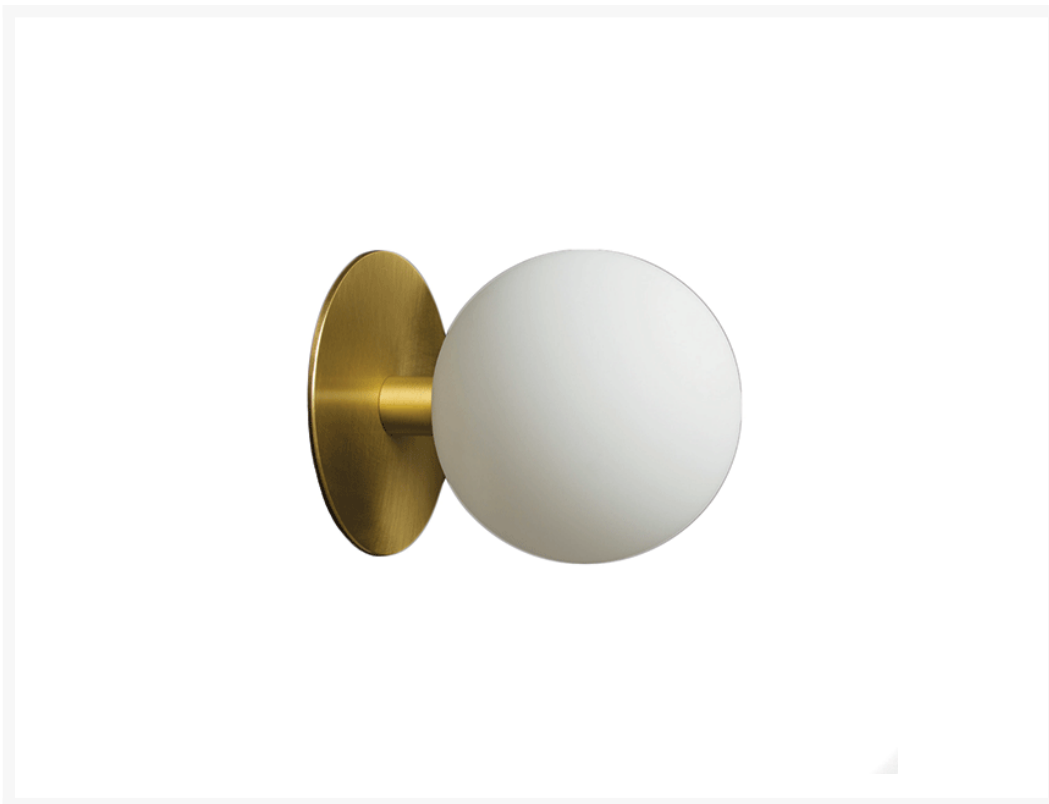

Deco A LED Sphere

Product Images

Short Description

The Deco A LED fitting brings our latest LED technology to a more decorative piece of lighting design. The frosted sphere beautifully illuminates in a uniform way with no dark areas or shadows. As standard, the fitting has a 30mm diameter stem with an overall product height of 170mm. This however can be changed on request and produced to the desired length. The Deco A fitting features a 150mm diameter base.

- LED - 4.5 Watt in 3200K or 4000K
- Decorative frosted glass shade
- Brass construction, chrome plated (standard)
- Customisable product, made to order.

Additional Information

Weight (kg)	1.500000
Manufacturer	Foresti & Suardi
Installation	Surface Mounted
Light Element Type	Power LED
Wattage	4.5W
Input Voltage	24-28Vdc
IP Rating	IP20
Dimmer	Yes
Finish	Chrome

Product Options

LED Colour:	White 3200°K
	White 4000°K