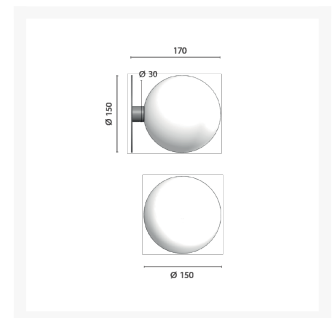

Deco A LED Sphere

Product Images

Short Description

The Deco A LED fitting brings our latest LED technology to a more decorative piece of lighting design. The frosted sphere beautifully illuminates in a uniform way with no dark areas or shadows. As standard, the fitting has a 30mm diameter stem with an overall product height of 170mm. This however can be changed on request and produced to the desired length. The Deco A fitting features a 150mm diameter base.

- LED - 4.5 Watt in 3200K or 4000K
- Decorative frosted glass shade
- Brass construction, chrome plated (standard)
- Customisable product, made to order.

Additional Information

Weight (kg)	1.500000
Manufacturer	Foresti & Suardi
Installation	Surface Mounted
Light Element Type	Power LED
Wattage	4.5W
Input Voltage	24-28Vdc
IP Rating	IP20
Dimmer	Yes
Finish	Chrome

Product Options

LED Colour:	White 3200°K
	White 4000°K