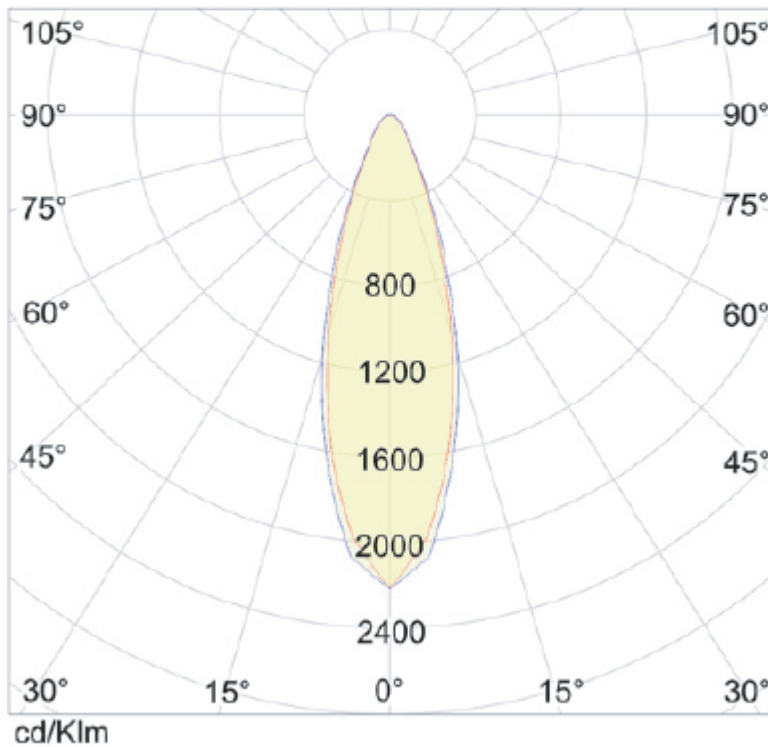

The Polare packs a mighty punch with a 1824 Lumen output from its powerful 20 Watt light engine. The 31° lens angle ensures that at a 1 metre distance this fitting produces a recorded 4034 Lux and at an 80 metre distance 1 Lux.

- High power work light
- 20 Watt Power LED module in 3200°K
- Rcessed model with chrome plated bezel

Description

Power Led 3 art. 8800

1824 LUMEN

4034 LUX ad 1 m

31°

Additional Information

Weight (kg)	0.000000
Manufacturer	Foresti & Suardi
Light Element Type	Power LED
Lens Angle	31°
Lux Level at 1 Metre	4034.00
Lumens	1824.00
Lumens Per Watt (Lm)	91.20
LED Colour	White 3200°K
CRI	>80.00
Input Voltage	10-30Vdc
IP Rating	IP65
Dimmer	No
Bezel Size (mm)	Ø136.00
Cut-out Size (mm)	Ø120.00
Depth (mm)	48.00
Finish	Chrome