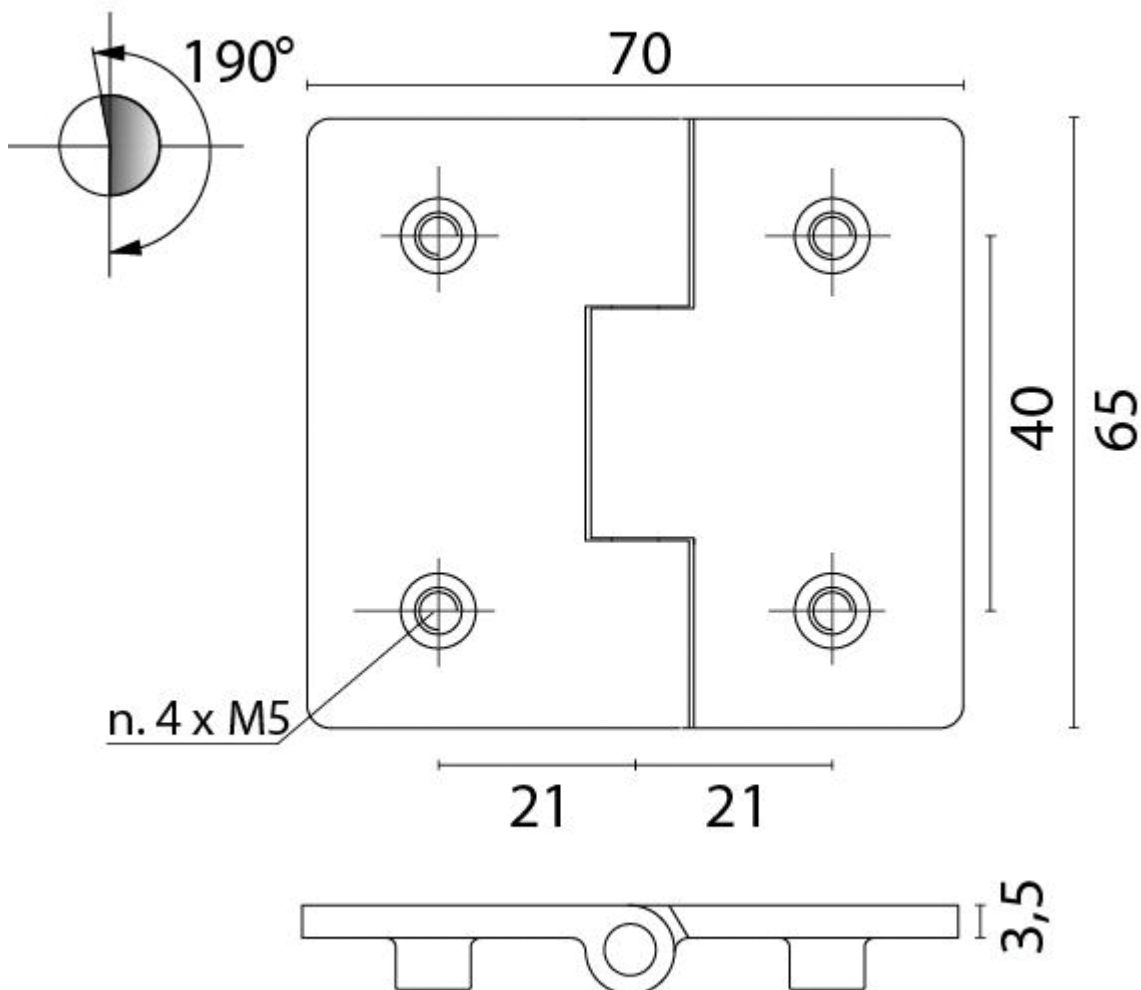

## Short Description

---

Made from 316 grade stainless steel (A4).

Highly polished finish. Stud fixing via M5 bolts (not supplied).

## Product Drawing

## Additional Information

---

Length (mm)	70.00
Width (mm)	65.00
Depth (mm)	9.50
Max. Opening	190°
Leaf Thickness (mm)	3.50
Hub Diameter (mm)	9.50
Finish	316 Stainless Steel
Manufacturer	Foresti & Suardi
Weight (kg)	0.130000