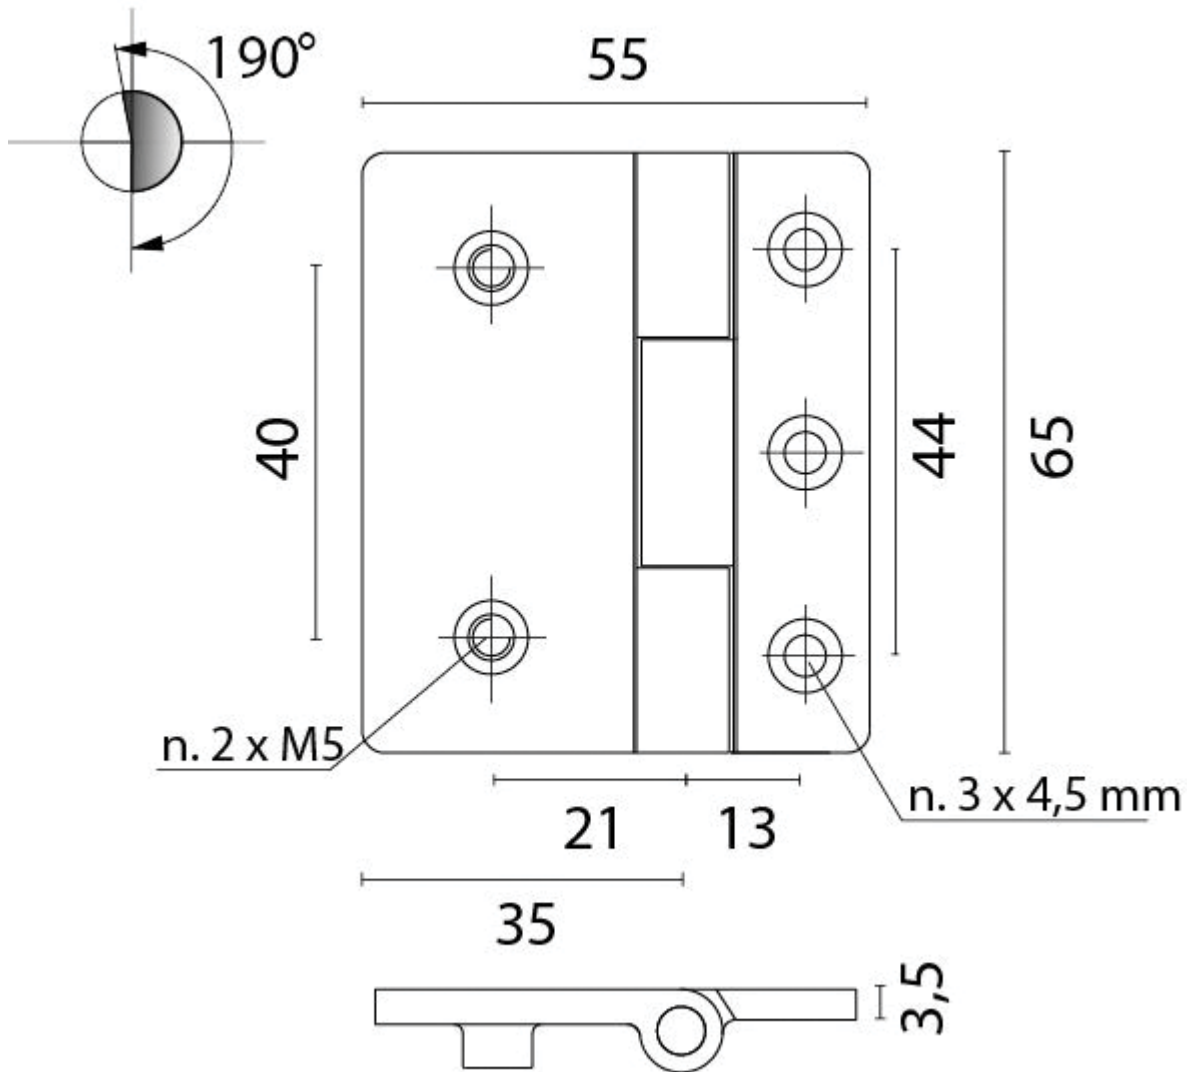

Flush Hinge - Stainless Steel

£25.88

Excl. Tax: £21.57

Product Images

Short Description

Made from 316 grade stainless steel (A4).

Highly polished finish. Stud fixing via M5 bolts (not supplied).

Description

Product Drawing

Additional Information

Length (mm)	65.00
Width (mm)	55.00
Depth (mm)	9.50
Max. Opening	190°
Leaf Thickness (mm)	3.50
Hub Diameter (mm)	9.50
Finish	316 Stainless Steel
Manufacturer	Foresti & Suardi
Weight (kg)	0.130000