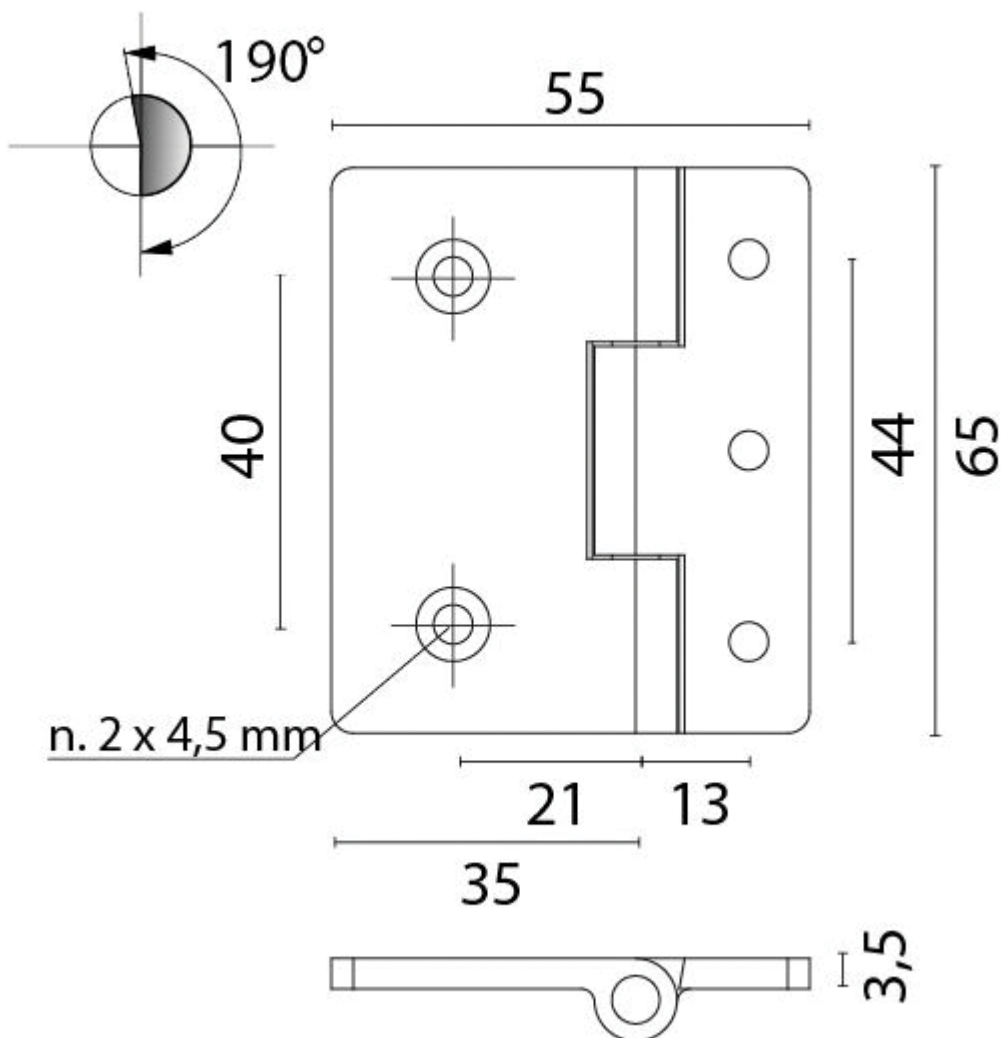

Flush Hinge - Stainless Steel

£20.50

Excl. Tax: £17.08

Product Images

Short Description

Made from 316 grade stainless steel (A4).

Highly polished finish.

Description

Product Drawing

Additional Information

Length (mm)	65.00
Width (mm)	55.00
Depth (mm)	9.50
Max. Opening	190°
Leaf Thickness (mm)	3.50
Hub Diameter (mm)	9.50
Finish	316 Stainless Steel
Manufacturer	Foresti & Suardi
Weight (kg)	0.118000