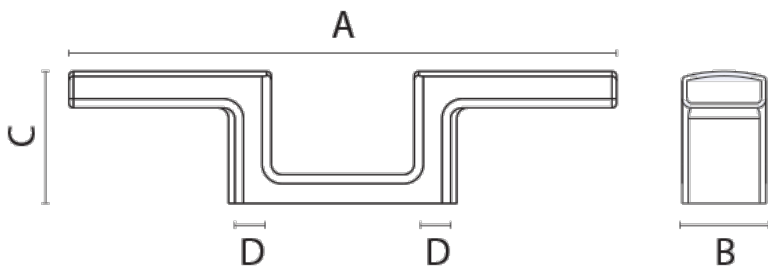

Stainless Steel Rectangular Cleat

From

£81.97

Excl. Tax: £68.31

Product Images

Short Description

316 stainless steel cleat complete with stud fixing. Available in 5 different sizes.

Description

Product Code	A	B	C	D
9300A	180	28	44	M10
9300AB	220	35	54	M10
9300B	260	40	62	M12
9300C	320	50	75	M14
9300D	400	62	115	M18

Additional Information

Manufacturer	Foresti & Suardi
Weight (kg)	0.770000

Product Options

Length (mm):	180
	220
	260
	320
	400