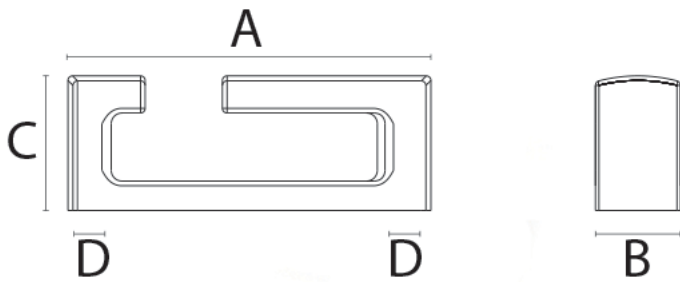

Product Code	A	B	C	D
9305A	118	28	44	M10
9305B	165	40	62	M12
9305C	197	50	75	M14
9305D	235	62	90	M18

Additional Information

Manufacturer	Foresti & Suardi
Weight (kg)	0.650000

Product Options

Length (mm):	118
	165
	197
	235