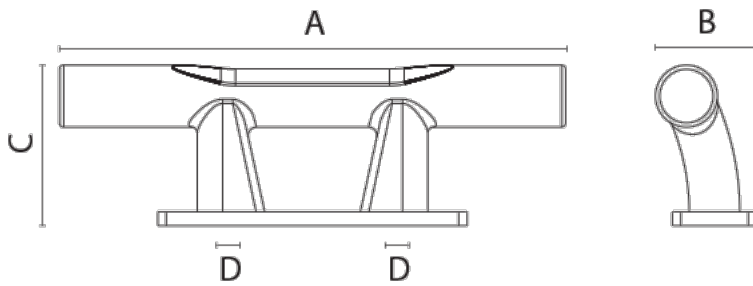

## Short Description

---

316 grade stainless steel cleat, complete with stud fixing. Three different sizes available.

## Description

---

Product Code	A	B	C	D
9310A	180	36	57	M10
9310B	260	50	78	M12
9310C	300	60	86	M16

## Product Options

---

Length (mm):	180
	260
	300