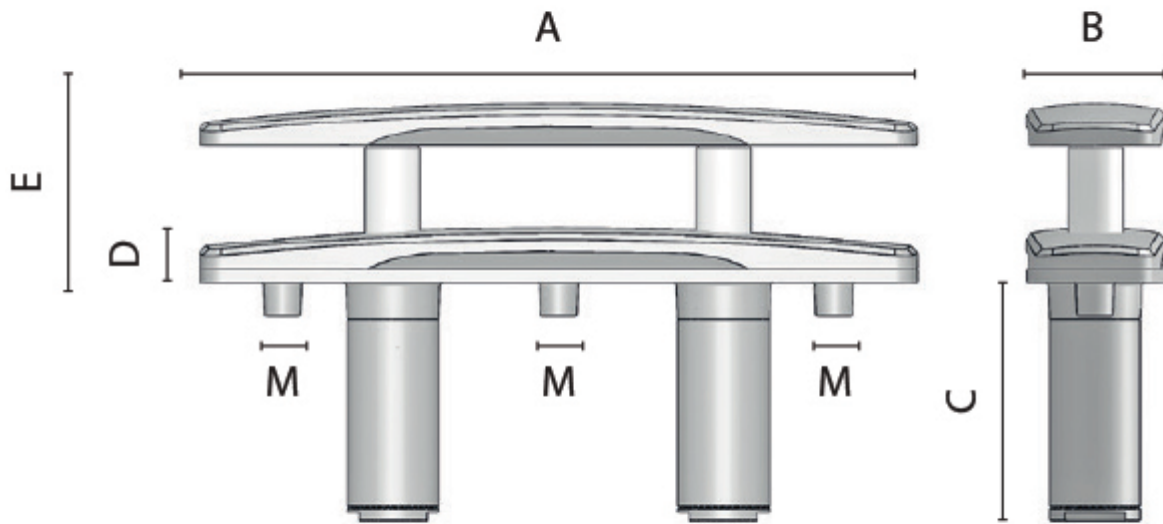

- Stud fixing (fixings supplied)
- Water drain connections for the middle and large size
- Polished finish

Description

Elegance & Practicality

This retractable cleat is not only a beautiful addition to any deck but also an excellent practical choice. Effortlessly lowering when not required, the cleat helps to keep the deck clear from trip hazards. Viton™ seals ensure water can never pass through the cleat's shafts but for those looking for a belt and braces approach, the cleats feature drain connections on the underside.

Dimensions

	A	B	C	D	E	M
9320A00SS	180	37	47	16	44	M8
9320AB00SS	220	43	86	17	62	M10
9320B00SS	260	50	86	20	65	M10

9320C00SS	350	60	118	26	96	M12
-----------	-----	----	-----	----	----	-----

Additional Information

Weight (kg)	0.850000
Manufacturer	Foresti & Suardi
Finish	316 Stainless Steel

Product Options

Version:	180mm Long
	220mm Long
	260mm Long
	350mm Long