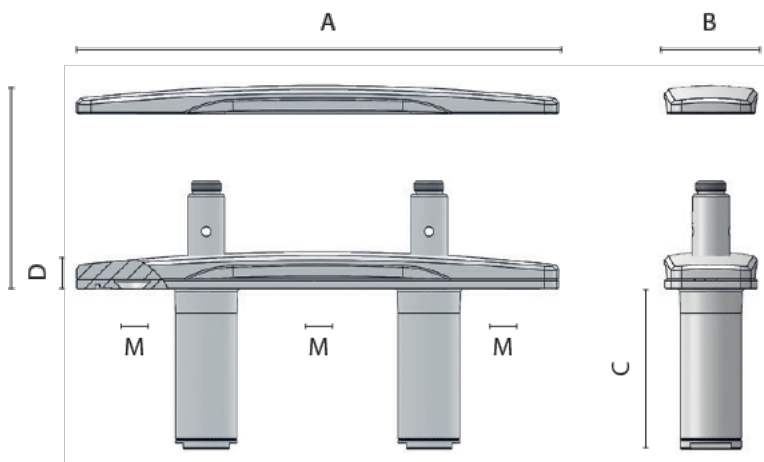

Short Description

---

316 grade stainless steel screw fixing retractable cleat. Two different sizes available. Not supplied with fixings.

Description

Product Code	A	B	C	D	E	Fixing
9321B	260	50	86	20	65	M10
9321C	350	60	98	26	76	M12

Additional Information

Manufacturer Foresti & Suardi

Weight (kg) 4.500000