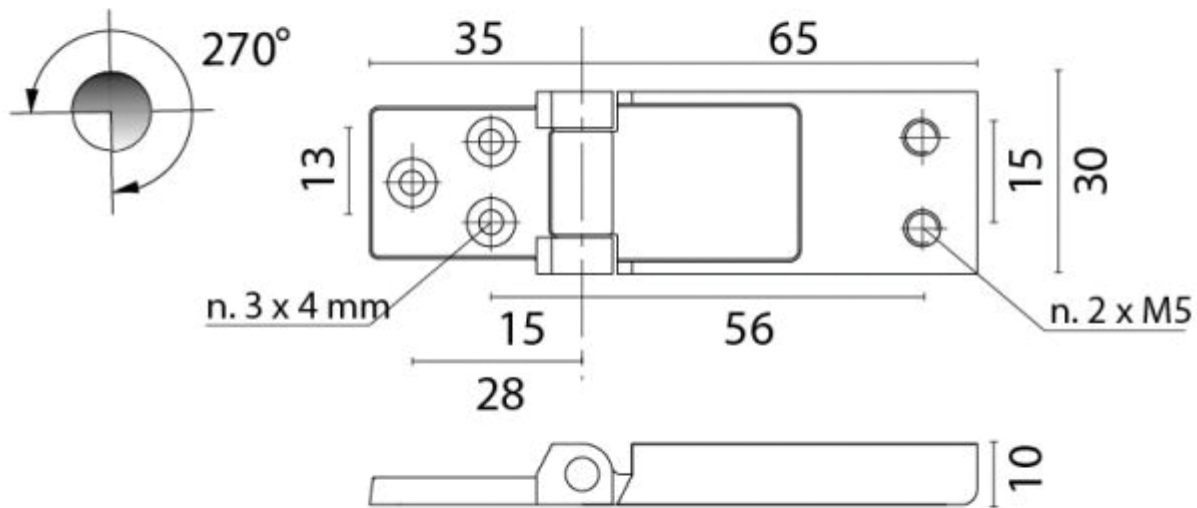

Flush Hinge - Stainless Steel

£23.72

Excl. Tax: £19.77

Product Images

Short Description

Made from 316 grade stainless steel (A4).

Highly polished finish. Stud fixing via M5 bolts (not supplied).

Description

Product Drawing

Additional Information

Length (mm)	70.00
Width (mm)	30.00
Depth (mm)	10.00
Max. Opening	270°
Leaf Thickness (mm)	4.50 / 10.00
Hub Diameter (mm)	10.00
Finish	316 Stainless Steel
Manufacturer	Foresti & Suardi
Weight (kg)	0.150000