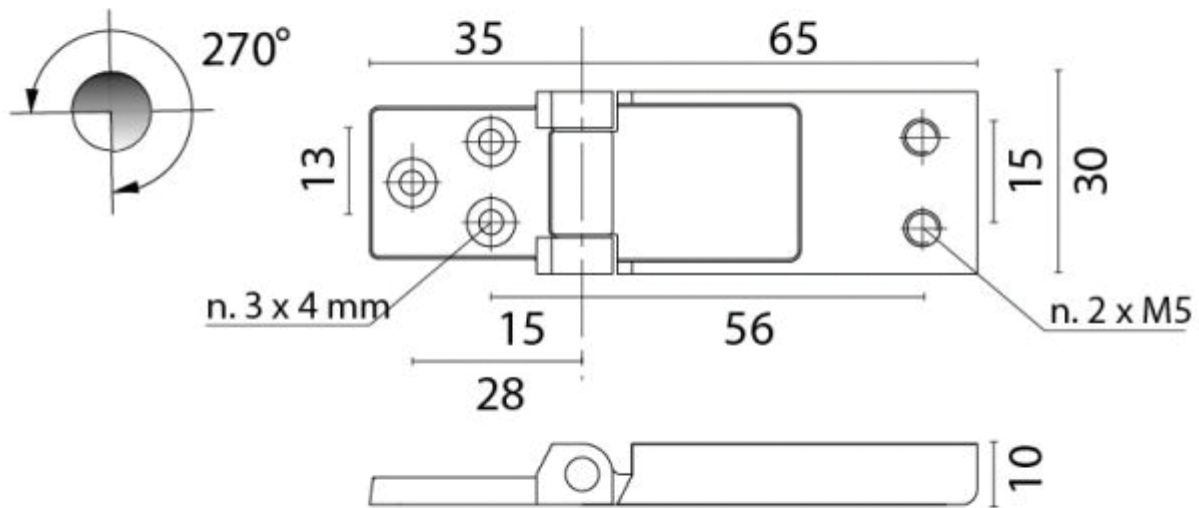

## Short Description

Made from 316 grade stainless steel (A4).

Highly polished finish. Stud fixing via M5 bolts (not supplied).

## Additional Information

---

Length (mm)	70.00
Width (mm)	30.00
Depth (mm)	10.00
Max. Opening	270°
Leaf Thickness (mm)	4.50 / 10.00
Hub Diameter (mm)	10.00
Finish	316 Stainless Steel
Manufacturer	Foresti & Suardi
Weight (kg)	0.150000