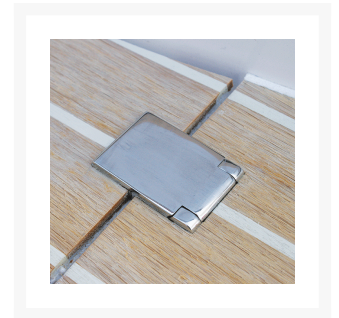

## Short Description

**Made from 316 grade stainless steel (A4).**

Highly polished finish. Stud fixing via M5 bolts (not supplied).

## Additional Information

---

Length (mm)	45.00
Width (mm)	30.00
Depth (mm)	8.00
Max. Opening	270°
Leaf Thickness (mm)	4.00 / 8.00
Hub Diameter (mm)	8.00
Finish	316 Stainless Steel
Manufacturer	Foresti & Suardi
Weight (kg)	0.080000