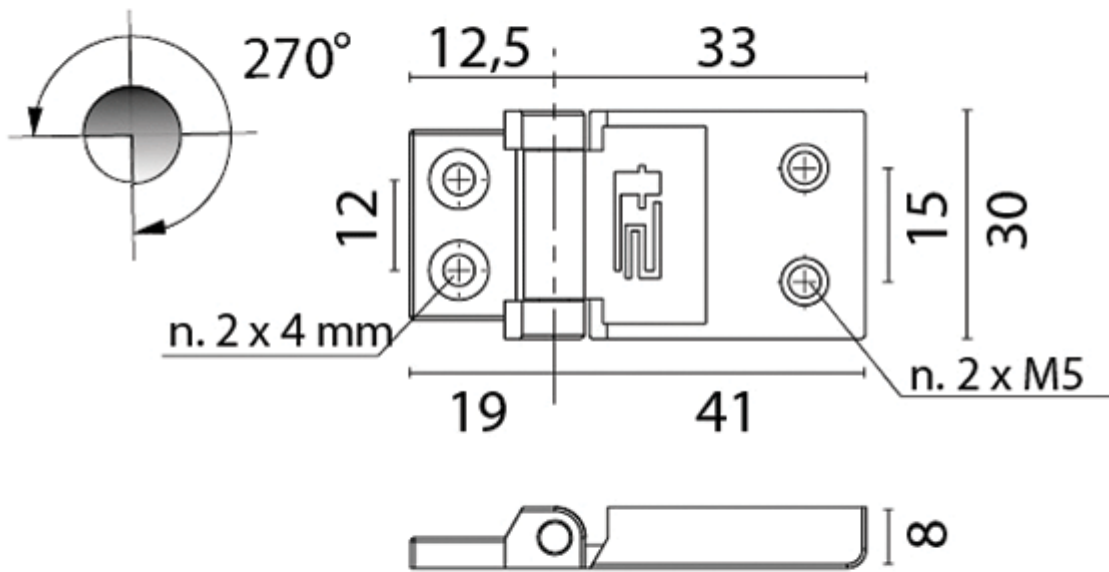

## Short Description

**Made from 316 grade stainless steel (A4).**

Highly polished finish. Stud fixing via M5 bolts (not supplied).

## Product Drawing

## Additional Information

---

Length (mm)	45.00
Width (mm)	30.00
Depth (mm)	8.00
Max. Opening	270°
Leaf Thickness (mm)	4.00 / 8.00
Hub Diameter (mm)	8.00
Finish	316 Stainless Steel
Manufacturer	Foresti & Suardi
Weight (kg)	0.080000