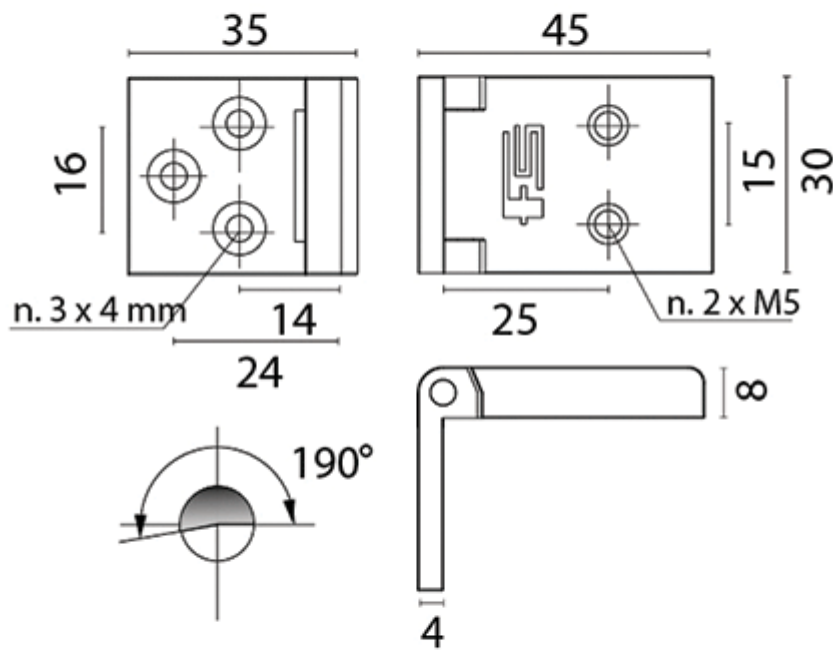

Flush Hinge - Stainless Steel

£19.96

Excl. Tax: £16.63

Product Images

Short Description

Made from 316 grade stainless steel (A4).

Highly polished finish. Stud fixing via M5 bolts (not supplied).

Description

Product Drawing

Additional Information

Length (mm)	45.00
Width (mm)	30.00
Depth (mm)	8.00
Max. Opening	190°
Leaf Thickness (mm)	4.00 / 8.00
Hub Diameter (mm)	8.00
Finish	316 Stainless Steel
Manufacturer	Foresti & Suardi
Weight (kg)	0.100000