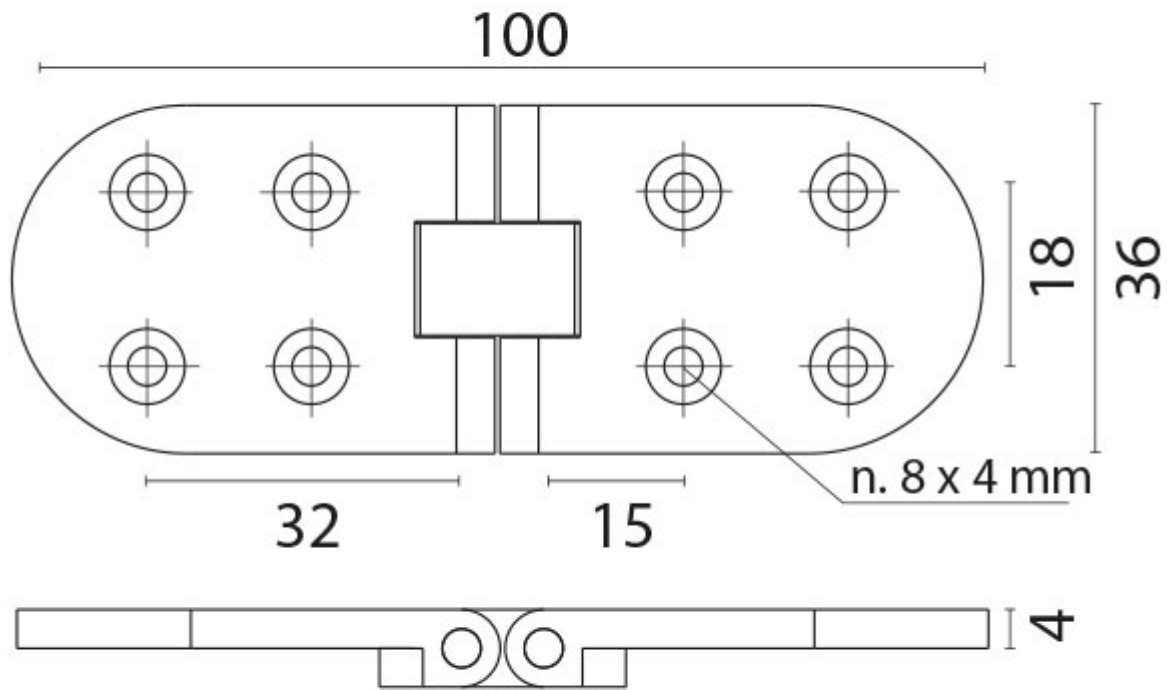

Flush Hinge - Stainless Steel

£25.88

Excl. Tax: £21.57

Product Images

Short Description

A 316-grade stainless steel hinge with a highly polished finish. Stainless steel counterplate also available (Art.[9438A00SS](#)).

Description

Product Drawing

Additional Information

Length (mm)	100.00
Width (mm)	36.00
Depth (mm)	8.00
Max. Opening	90° + 90°
Leaf Thickness (mm)	4.00
Hub Diameter (mm)	8.00
Finish	316 Stainless Steel
Manufacturer	Foresti & Suardi
Weight (kg)	0.120000