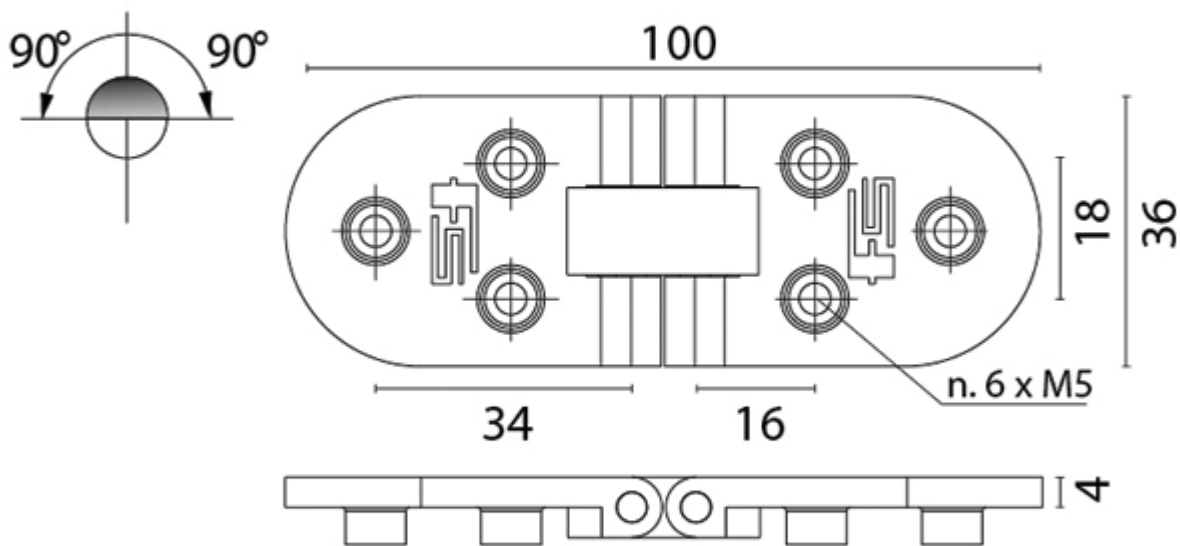

Flush Hinge - Stainless Steel

£27.50

Excl. Tax: £22.92

Product Images

Short Description

Made from 316 grade stainless steel (A4).

Highly polished finish. Stud fixing via M5 bolts (not supplied).

Stainless steel counterplate also available ([Art.9438B00SS](#))

Description

Product Drawing

Additional Information

Length (mm)	100.00
Width (mm)	36.00
Depth (mm)	8.00
Max. Opening	90° + 90°
Leaf Thickness (mm)	4.00
Hub Diameter (mm)	8.00
Finish	316 Stainless Steel
Manufacturer	Foresti & Suardi
Weight (kg)	0.130000