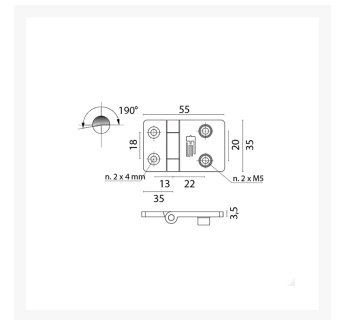

Flush Hinge - Stainless Steel

£22.12

Excl. Tax: **£18.43**

Product Images

Short Description

Made from 316 grade stainless steel (A4).

Highly polished finish. Stud fixing via M5 bolts (not supplied).

Additional Information

Length (mm)	55
Width (mm)	35
Max. Opening	190°
Finish	316 Stainless Steel
Manufacturer	Foresti & Suardi
Weight (kg)	0.060000