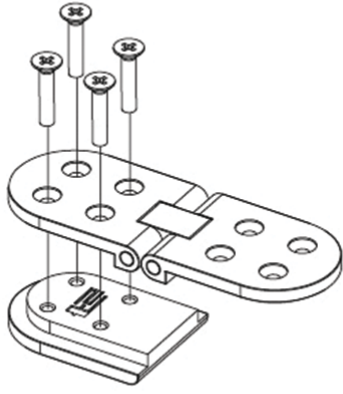

Counterplate - Stainless Steel

£14.56

Excl. Tax: £12.13

Product Images

Short Description

A highly polished, 316-grade, stainless steel counterplate. Compatible with the [9436A00SS](#) table hinge. Stud fixing via M4 bolts (not supplied).

Description

Additional Information

Length (mm)	49.5
Width (mm)	35
Finish	316 Stainless Steel
Manufacturer	Foresti & Suardi
Weight (kg)	0.088000