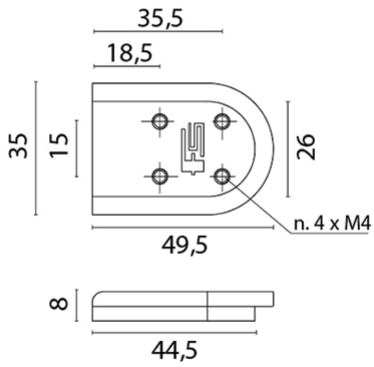

Counterplate - Stainless Steel

£14.56

Excl. Tax: £12.13

Product Images

Short Description

A highly polished, 316-grade, stainless steel counterplate. Compatible with the [9436A00SS](#) table hinge. Stud fixing via M4 bolts (not supplied).

Description

Additional Information

Length (mm)	49.5
Width (mm)	35
Finish	316 Stainless Steel
Manufacturer	Foresti & Suardi
Weight (kg)	0.088000