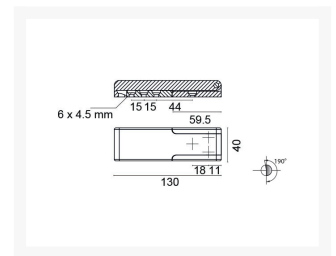

## Short Description

Marine-grade surface mounted heavy duty hinge designed for large doors and openings. Made from 316-grade stainless steel (A4).

- Handing determines which side the hinge pin is visible.
- Highly polished finish for use in visible locations.
- Fixing bolts/screws not included but sold [separately](#).

## Additional Information

---

Length (mm)	130.00
Height (mm)	20.00
Width (mm)	40.00
Max. Opening	190°
Finish	316 Stainless Steel
Manufacturer	Foresti & Suardi
Weight (kg)	0.710000