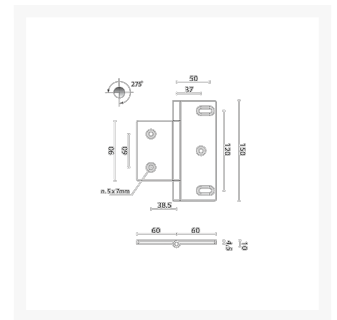

## Short Description

**Made from 316 grade stainless steel (A4).**

Highly polished finish. Stud fixing via M6 bolts (not supplied).

## Additional Information

---

Max. Opening	275°
Finish	316 Stainless Steel
Manufacturer	Foresti & Suardi
Weight (kg)	0.590000