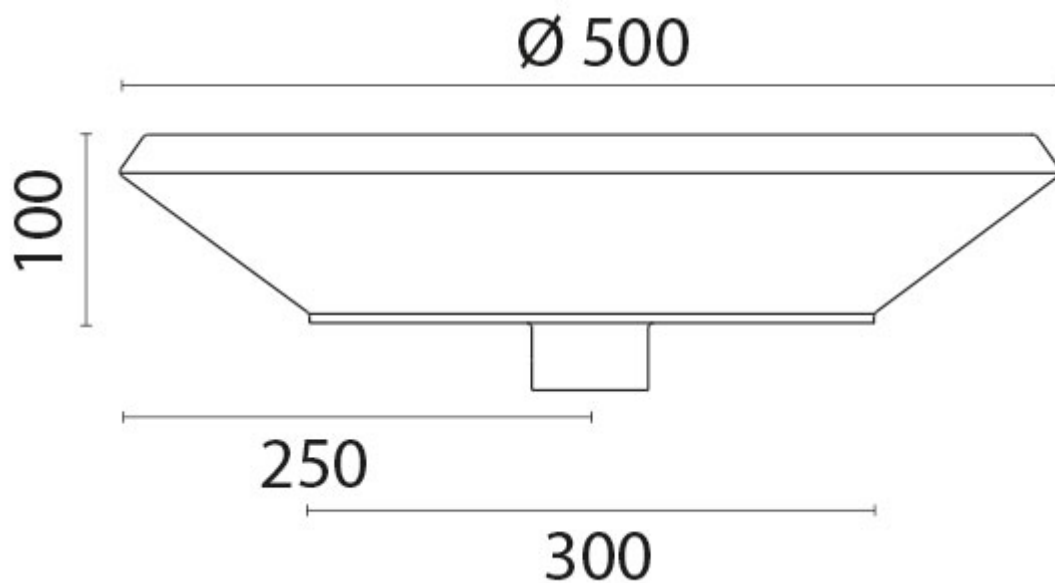

The 'Play' ceramic sink in white, supplied without waste fitting.

Description

Additional Information

Wall Mounted	No
Base Diameter (mm)	300.00
Diameter (mm)	500.00
Weight (kg)	11.300000
Manufacturer	Foresti & Suardi
Finish	White