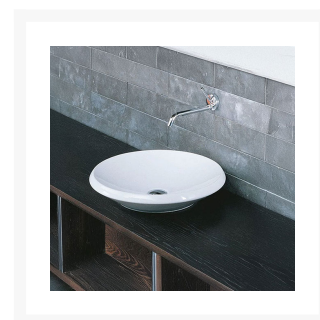

'Play' Ceramic Sink

Regular Price

£230.50 Special
Price

£60.00

Excl. Tax: **£50.00**

Product Images

Short Description

The 'Play' ceramic sink by Foresti & Suardi offers a distinctive, shallow design that brings modern elegance to your bathroom. With its clean white finish, this sink adds a touch of sophistication and is perfect for those seeking a contemporary aesthetic. Its unique design makes it an ideal choice for smaller or minimalist spaces.

- 'Play' ceramic sink by Foresti & Suardi
- Stylish white finish for a fresh, modern look
- Unique shallow design for a distinctive appearance
- Supplied without waste fitting

- Priced to clear as discontinued stock

Description

Additional Information

Wall Mounted	No
Base Diameter (mm)	300.00
Diameter (mm)	500.00
Weight (kg)	11.300000
Manufacturer	Foresti & Suardi
Finish	White