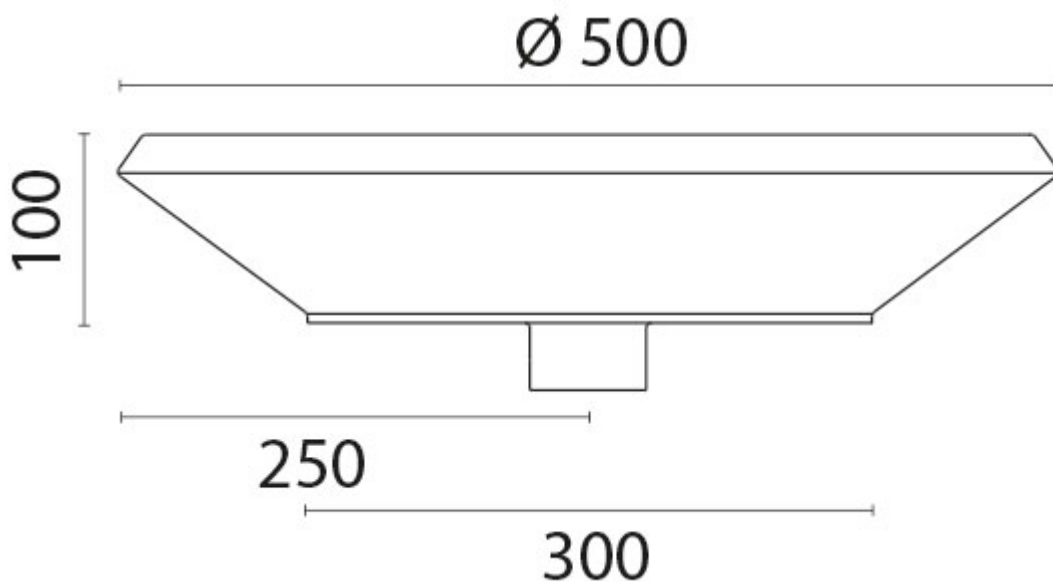

'Play' Ceramic Sink

Regular Price

£230.50 Special
Price

£60.00

Excl. Tax: **£50.00**

Product Images

Short Description

The 'Play' ceramic sink by Foresti & Suardi offers a distinctive, shallow design that brings modern elegance to your bathroom. With its clean white finish, this sink adds a touch of sophistication and is perfect for those seeking a contemporary aesthetic. Its unique design makes it an ideal choice for smaller or minimalist spaces.

Description

Additional Information

Wall Mounted	No
Base Diameter (mm)	300.00
Diameter (mm)	500.00
Weight (kg)	11.300000
Manufacturer	Foresti & Suardi
Finish	White